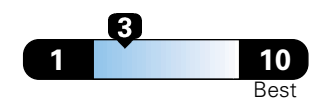

Smog Rating (tailpipe only)

This vehicle emits 330 grams CO2 per mile. The best emits 0 grams per mile (tailpipe only). Producing and distributing fuel also creates emissions; learn more at fuelconomy.gov.

Actual results will vary for many reasons, including driving conditions and how you drive and maintain your vehicle. The average new vehicle gets 27 MPG and cost $6,750 to fuel over 5 years. Cost estimates are based on 15,000 miles per year at $2.80 per gallon. MPGe is miles per gasoline gallon equivalent. Vehicle emissions are a significant cause of climate change and smog.

fuelconomy.gov

Calculate personalized estimates and compare vehicles

Smartphone QR Code™