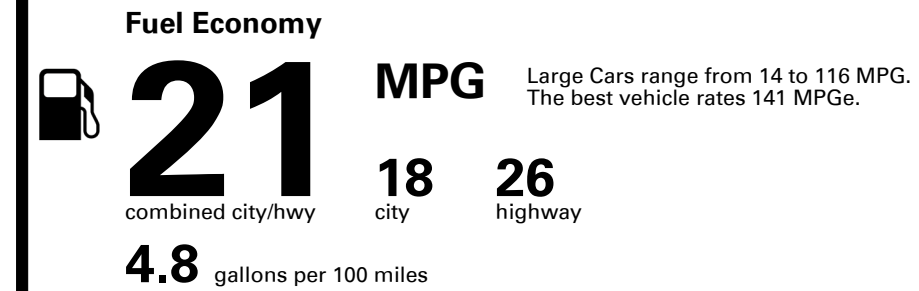

SOLD TO: IL710
GENESIS OF ORLAND PARK
8101 W. 159TH STREET
TINLEY PARK IL 60477

SHIPPED TO: IL710

Inland Freight & Handling : \$1,045.00

VIN: KMTGC4SD5MU078190	ENGINE: G6DSMA642649	EXTERIOR COLOR: HIMALAYAN GRAY	INTERIOR/SEAT COLOR: BROWN/BROWN
MODEL: S1462A65	PORT OF ENTRY: PT	TRANSPORT: TRUCK	ACCESSORY WEIGHT: 11 lbs./ 5 kgs.

TOTAL PRICE: \$63,990.00

EMISSIONS:
This vehicle is certified to meet emission requirements in all 50 states

EPA DOT Fuel Economy and Environment

You spend \$4,000
more in fuel costs over 5 years
compared to the average new vehicle.

Annual fuel cost \$2,300

Fuel Economy & Greenhouse Gas Rating (tailpipe only)

Smog Rating (tailpipe only)

This vehicle emits 422 grams CO₂ per mile. The best emits 0 grams per mile (tailpipe only). Producing and distributing fuel also create emissions; learn more at fueleconomy.gov.