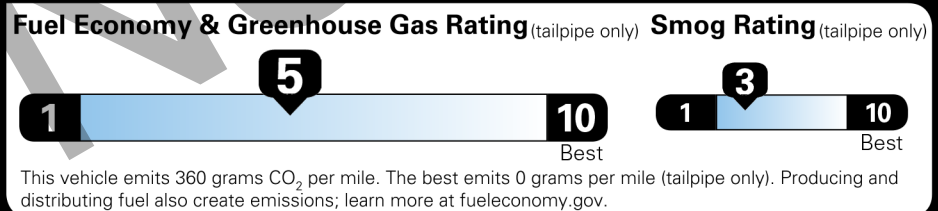

MANUFACTURER'S SUGGESTED RETAIL PRICE		$ 29,200.00
OPTIONAL EQUIPMENT		
FE	50 State Emissions	0.00
PC	Special Color	425.00

SOUTHEAST TOYOTA DISTRIBUTORS, LLC		$ 30,605.00
TOTAL FROM MANUFACTURER'S LABEL		
DISTRIBUTOR'S OPTIONS		
CY200	Phone Cable & Charge Package	73.00
Contents:		
1-Dual Smart USB Car Charger - 2.4A each port		
1-Apple Lightning to USB Cable - 3' Red		
1-Apple Lightning to USB Cable - 6' Red		
1-USB-C to USB-A Cable - 3' Red		
FP400	Southeast Toyota Distributor	0.00
Includes:		
Certified Technician 46 Point Quality Inspection		

EPA DOT Fuel Economy and Environment

Gasoline Vehicle

Fuel Economy

25 MPG
combined city/hwy

21 city 31 highway

4.0 gallons per 100 miles

Minicompacts range from 15 to 45 MPG. The best vehicle rates 142 MPGe.

You spend $2,250 more in fuel costs over 5 years compared to the average new vehicle.

Annual fuel COST

$1,750

Actual results will vary for many reasons, including driving conditions and how you drive and maintain your vehicle. The average new vehicle gets 27 MPG and costs $6,500 to fuel over 5 years. Cost estimates are based on 15,000 miles per year at $2.95 per gallon. MPGe is miles per gasoline gallon equivalent. Vehicle emissions are a significant cause of climate change and smog.

fueleconomy.gov
Calculate personalized estimates and compare vehicles

The New Vehicle Limited Warranty provides 3-year/36,000-mile basic coverage, 5-year/60,000-mile powertrain coverage, plus 5-year/unlimited mile corrosion perforation coverage. See Warranty and Maintenance Guide for details. An extended service contract may be available for the vehicle. Ask dealer for details. Manufacturer's suggested retail price includes manufacturer's recommended pre-delivery service. Gasoline license and title fees, applicable federal, state and local taxes and dealer and distributor options and accessories are not included in the manufacturer's suggested retail price.

ToyotaCare, which covers normal factory scheduled maintenance for two years or 25,000 miles, whichever occurs first, is included as part of the sales price of the vehicle for qualifying buyers. See participating dealer for eligibility and coverage details.

DELIVERY, PROCESSING AND HANDLING FEE	980.00
TOTAL	$ 30,605.00

~ ~ ~ 36 Month/36,000 Mile Limited Warranty ~ ~ ~
On All Southeast Toyota Distributors, LLC, Options
For Inquires, Call 1-800-301-6859

TOTAL DISTRIBUTOR'S OPTIONS	$ 73.00
DESTINATION FUEL SURCHARGE	0.00
TOTAL	$ 30,678.00

DELIVERED BY TRUCK TO: 32144

MOUNT AIRY TOYOTA
508 N. ANDY GRIFFITH PARKWAY
MOUNT AIRY, NC 27030

B018