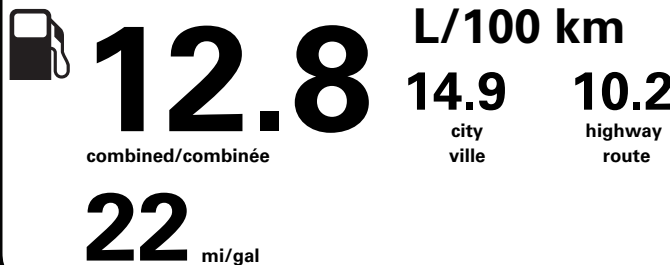

100.00 2,375.00 NO CHARGE 2,500.00 NO CHARGE 1,750.00 250.00 1,075.00 935.00 NO CHARGE

PRICE INFORMATION

BASE PRICE $67,225.00 TOTAL OPTIONS/OTHER 15,670.00

TOTAL VEHICLE & OPTIONS/OTHER 82,895.00 DESTINATION & DELIVERY 2,295.00

TOTAL BEFORE REDUCTIONS 85,190.00 XLT SERIES DISCOUNT - 1,750.00 XLT BLACK PLUS DISCOUNT - 500.00

TOTAL REDUCTIONS - 2,250.00

"THIS VEH. NOT INTENDED FOR SALE OR REGISTRATION IN US" RETAIL PRICES EXCLUDE GST/HST

SOLD TO/VENDU A Erinwood Ford Sales Inc. 2395 Motorway Blvd Mississauga ON CAN L5L 1V4

B10 368

RAMP ONE/ TERMINAL UN

CS59

DEALER NO./CONCESSIONNAIRE

B10 368

SHIP TO (IF OTHER THAN SOLD TO) / EXPEDIER A (SI AUTRE QUE L'ACHETEUR)

RAMP TWO/ TERMINAL DEUX

FINAL ASSEMBLY PLANT/ USINE DE MONTAGE

DEARBORN

SHIP THROUGH/EXPEDIER VIA

METHOD OF TRANSP/ MODE DE TRANSPORT

ITEM #: B1-F100 O/T 2

CONVOY

RC051 N RE 2X 435 000316 03 05 24

TOTAL MSRP $82,940.00

* MANUFACTURER'S SUGGESTED RETAIL PRICE = MSRP

* NOTE: THIS PRICE HAS BEEN DEVELOPED AS A GUIDE. DEALERS MAY SELL FOR LESS AND ARE NOT UNDER ANY OBLIGATION TO ACCEPT THIS SUGGESTED RETAIL PRICE.

Gasoline Vehicle Véhicule à essence

Fuel Consumption / Consommation de carburant

Annual fuel COST for an annual distance of 20,000 km, and an average fuel price of $1.45 per litre

$ 3 712

Coût annuel en carburant

pour une distance annuelle de 20 000 km, et un prix moyen du carburant de 1,45 $ par litre

Standard pickup trucks range from / Les camionnettes ordinaires font entre 3.2 - 19.8 L_e/100 km

L_e is gasoline litre equivalent L_e signifie litre équivalent d'essence