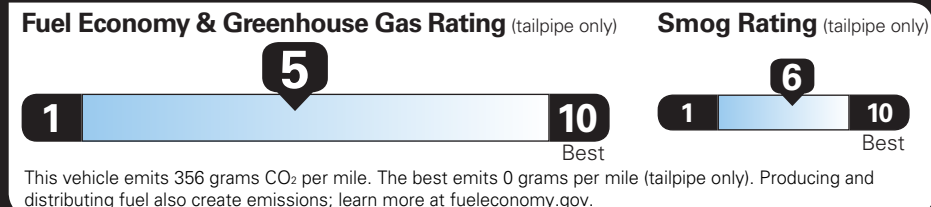

EPA DOT Fuel Economy and Environment

Gasoline Vehicle

Fuel Economy
25 MPG
combined city/hwy
4.0 gallons per 100 miles

Mid-size cars range from 12 to 136 MPG. The best vehicle rates 136 MPGe.

21 city
31 highway

You spend $2,250 more in fuel costs over 5 years compared to the average new vehicle.

Annual fuel cost $1,950