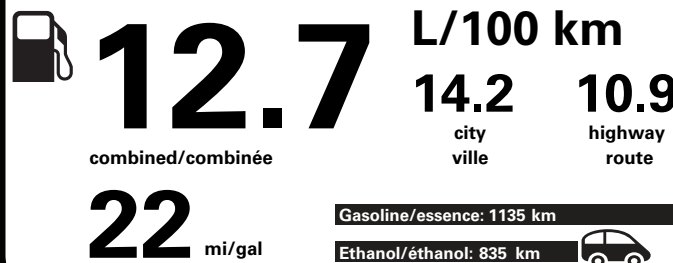

100.00 3,975.00 NO CHARGE 2,500.00 NO CHARGE NO CHARGE NO CHARGE 500.00 NO CHARGE

PRICE INFORMATION

Table with 2 columns: Description, (MSRP)*. Includes BASE PRICE ($59,125.00), TOTAL OPTIONS/OTHER (13,115.00), TOTAL VEHICLE & OPTIONS/OTHER DESTINATION & DELIVERY (72,240.00), and 2,295.00.

"THIS VEH. NOT INTENDED FOR SALE OR REGISTRATION IN US" RETAIL PRICES EXCLUDE GST/HST

Table with 4 columns: Dealer info (Eastgate Ford Sales & Service), Dealer ID (B80 002), Terminal (RAMP ONE/TERMINAL UN), Dealer No (B80 002), Ship to info, Terminal (RAMP TWO/TERMINAL DEUX), Final Assembly Plant (DEARBORN), Ship through/expedier via, Method of transport (CONVOY), Item # (B8-L020 O/T 2), and PK251 N RE 2X 345 000442 10 25 23.

TOTAL MSRP $74,535.00

* MANUFACTURER'S SUGGESTED RETAIL PRICE = MSRP * NOTE: THIS PRICE HAS BEEN DEVELOPED AS A GUIDE. DEALERS MAY SELL FOR LESS AND ARE NOT UNDER ANY OBLIGATION TO ACCEPT THIS SUGGESTED RETAIL PRICE.

Canada

ENERGUIDE

E85 Gasoline-Ethanol Vehicle Véhicule à essence-éthanol

Fuel Consumption / Consommation de carburant

Annual fuel COST for an annual distance of 20,000 km, and an average fuel price of $1.25 per litre

$ 3 175

Coût annuel en carburant

pour une distance annuelle de 20 000 km, et un prix moyen du carburant de 1,25 $ par litre

Standard pickup trucks range from / Les camionnettes ordinaires font entre 8.9 - 19.8 L_e/100 km

L_e is gasoline litre equivalent L_e signifie litre équivalent d'essence

Carbon Dioxide Rating / Indice de dioxyde de carbone

Smog Rating / Indice de Smog

Tailpipe emissions only / Émissions du tuyau d'échappement seulement

Estimates are based on Government of Canada approved criteria and testing methods. Vehicle's actual fuel consumption will vary.

Estimations établies selon des méthodes d'essai et des critères approuvés par le gouvernement du Canada. La consommation de carburant réelle du véhicule variera.

For more information visit vehicles.nrcan.gc.ca

Pour plus d'information visitez vehicules.nrcan.gc.ca

U.S. GOVERNMENT SAFETY RATINGS COTES DE SÉCURITÉ DU GOUVERNEMENT AMÉRICAIN

Table with 3 columns: Rating Category, Driver / Conducteur / Passenger / Passager, and Star Rating (1-5 stars). Overall Vehicle Score: 5 stars. Frontal Crash: 5 stars. Side Crash: 5 stars. Rollover: 4 stars.

Star ratings range from 1 to 5 stars (*****), with 5 being the highest. Les cotes varient de 1 à 5 étoiles (*****), 5 étant la cote la plus élevée.

Source: U.S. National Highway Traffic Safety Administration For more information / Pour de plus amples renseignements www.safercar.gov

1FTFW1E53PFC97520

FordPass Connect™

Download the FordPass™ app* and you can:

- Access Vehicle Control Features Remotely start, lock and unlock your vehicle. Locate your vehicle and check approximate fuel range. Receive vehicle health alerts.

- Activate 4G LTE Wi-Fi Hotspot New vehicles include a 3-month or 3GB data (whichever comes first) Wi-Fi trial. Connect up to ten Wi-Fi-equipped devices.

The FordPass Connect™ modem is active and sending vehicle data (e.g., diagnostics) to Ford. See in-vehicle Settings for connectivity options.

Scan code not operational at this time

FOR PLANT USE ONLY

Ford FORD PROTECT Insist on Ford Protect! The only extended service plan fully backed by Ford and honored at every Ford dealership in the US and Canada. See your Ford dealer for additional details, or visit www.ford.ca for more information.

Personalize your vehicle with Ford Custom Accessories. Genuine Ford Accessories are engineered for your vehicle and can be included under the Ford New Vehicle Limited Warranty. Certain conditions, limitations and exclusions apply. See your Dealer for details.

2202311030115