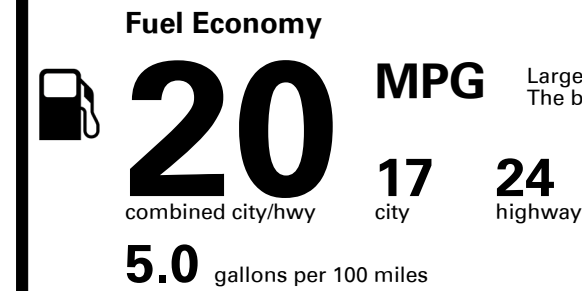

TOTAL PRICE: \$58,925.00

205 A 2098GMORNI 56

EMISSIONS:
This vehicle is certified to meet emission requirements in all 50 states

EPA DOT Fuel Economy and Environment

Gasoline Vehicle

Large Cars range from 14 to 104 MPG. The best vehicle rates 136 MPGe.

You spend \$3,750
more in fuel costs over 5 years
compared to the average new vehicle.

Annual fuel cost \$2,100

Fuel Economy & Greenhouse Gas Rating (tailpipe only)

Smog Rating (tailpipe only)

This vehicle emits 453 grams CO₂ per mile. The best emits 0 grams per mile (tailpipe only). Producing and distributing fuel also create emissions; learn more at fueleconomy.gov.