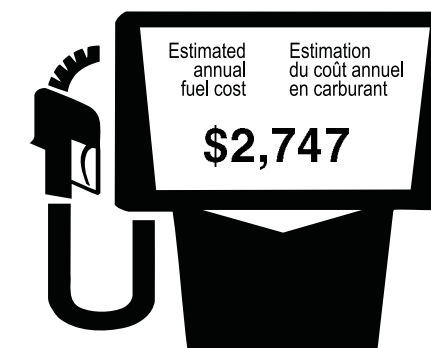

ENERGUIDE

Ask your dealer for the FUEL CONSUMPTION GUIDE or
CALL 1-800-387-2000

2016 3.5L EXPLORER FFV AWD 6 SPEED SELECT SHIFT TRANSMISSION/EXPLORER 2016 3.5L FFV AWD 6 VITESSE TRANSMISSION

CITY/VILLE

14.4 / 20
L/100 km mi/gal