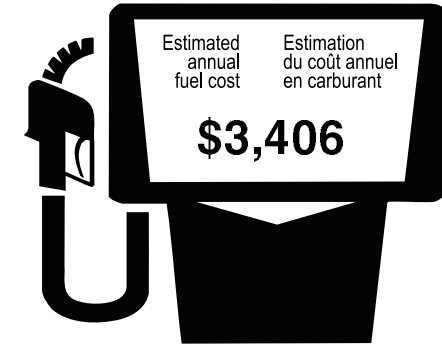

ENERGUIDE

Ask your dealer for the FUEL CONSUMPTION GUIDE or CALL 1-800-387-2000

2014 F150 4X4, 5.0L FFV ENGINE 6 SPEED AUTOMATIC TRANSMISSION

CITY/VILLE

15.1/ 19
L/100 km mi/gal

HIGHWAY/ROUTE

10.7/ 26
L/100 km mi/gal