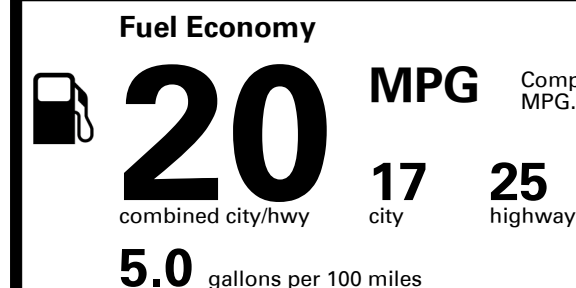

Additional Standard Features

- Carpeted Floor Mats

Manufacturer's Suggested Retail Price: $44,450.00

ADDED FEATURES:

- *VIK BLACK(PH3) Paint $575.00
- *Sport Advanced Package: $4,300.00
  - Parking Distance Warning - Forward & Reverse
  - 19" Unique Sport Alloy Wheels
  - Aluminium Trim w/ Sport Pattern
  - Ventilated Front Seats
  - Wide Sunroof
  - Lexicon® 15-Speaker Premium Audio System
  - Wireless Device Charging
    - Replaces Dual Front USB Ports (w/ Single Front USB Port)
  - Dark Chrome Grille & Daylight Opening
  - Variable Exhaust Valve System
  - Power Driver Seat Bolster and Cushion Extender
  - Genesis Digital Key
- *Sport Prestige Package: $3,900.00
  - Heads Up Display
  - Surround View Monitor with Blind-Spot View Monitor
  - Nappa Leather Seating Surfaces
  - Microfiber Suede Headliner
  - Brembo Braking System
  - Limited-Slip Differential
  - Electronically Controlled Suspension

Inland Freight & Handling : $1,095.00

TOTAL PRICE: $54,320.00

69 A 0662CGLOVI 135

SOLD TO: IL715   **SHIPPED TO: IL715**
GENESIS OF BLOOMINGTON-NORMAL
600 GREENBRIAR DRIVE
NORMAL IL 61761

VIN: KMTG54TE9NU100923	ENGINE: G6DPNA842465	EXTERIOR COLOR: VIK BLACK	INTERIOR/SEAT COLOR: SANDSTORM GRAY W/ GRAY
MODEL: R0462A65	PORT OF ENTRY: PT	TRANSPORT: TRUCK	ACCESSORY WEIGHT: 6 lbs./ 3 kgs.

EMISSIONS:
This vehicle is certified to meet emission requirements in all 50 states

EPA DOT Fuel Economy and Environment

Gasoline Vehicle

Compact Cars range from 18 to 79 MPG. The best vehicle rates 142 MPGe.

You spend $4,500 more in fuel costs over 5 years compared to the average new vehicle.

Annual fuel cost $2,200

Fuel Economy & Greenhouse Gas Rating (tailpipe only)