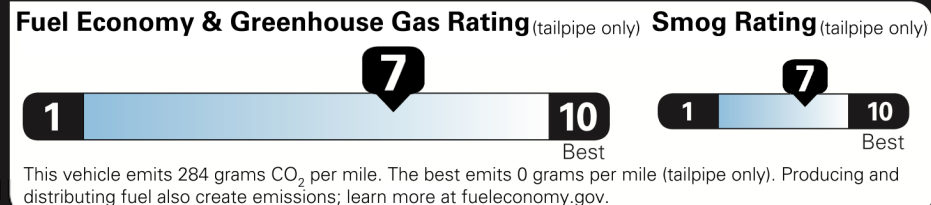

Not Original - Copy  
Created on 2021-04-22 01:52:49 (UTC)

**EPA DOT Fuel Economy and Environment**

Gasoline Vehicle

**You save \$1,000** in fuel costs over 5 years compared to the average new vehicle.

**Annual fuel cost \$1,300**