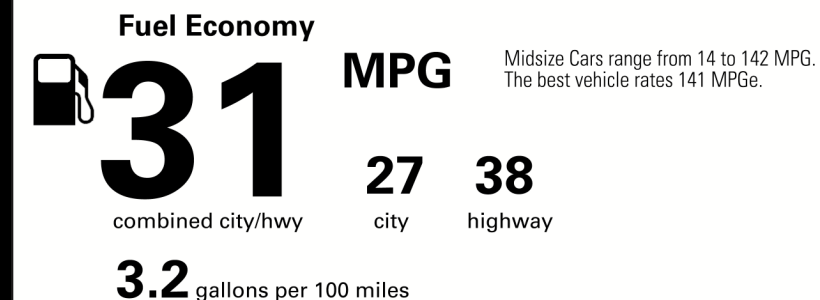

- For Full Product Details Please Visit [Toyota.com/camry](http://Toyota.com/camry) \*\*\*Full Tank of Gas\*\*\*

**MANUFACTURER'S SUGGESTED RETAIL PRICE**

**\$30,420.00**

**OPTIONAL EQUIPMENT**

FE	50 State Emissions	
PR	Panoramic Glass Roof & Front Power Tilt/Sliding Moonroof	1,360.00
TX	Two-tone Midnight Black Metallic Roof and Rear Spoiler Includes Black Window Trim and Side-View Mirror Caps	500.00
2T.	All Weather Floor Liners/Cargo Tray	259.00

Not Original - Copy  
Created on 2021-04-22 01:52:49 (UTC)

**EPA DOT Fuel Economy and Environment**

Gasoline Vehicle

**You save \$1,000** in fuel costs over 5 years compared to the average new vehicle.

**Annual fuel cost \$1,300**