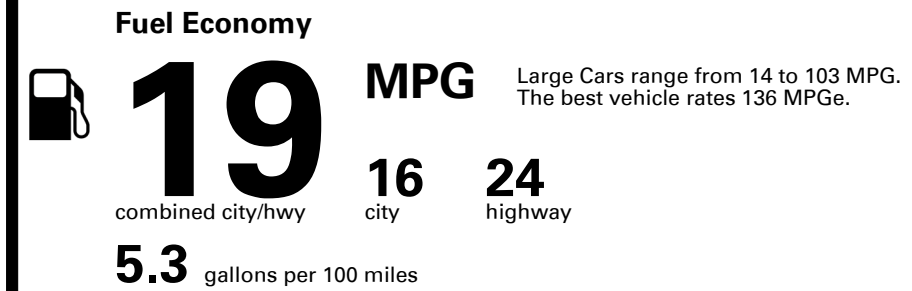

Inland Freight & Handling : \$995.00

VIN: KMTF54JH4KU054230	ENGINE: G8BEJU101833	EXTERIOR COLOR: SANTIAGO SILVER	INTERIOR/SEAT COLOR: BLACK/BLACK
MODEL: T0452R85	PORT OF ENTRY: HU	TRANSPORT: TRUCK	ACCESSORY WEIGHT: 26 lbs./ 12 kgs.

TOTAL PRICE: \$73,845.00

341 H 320KK.ASI

EMISSIONS:
This vehicle is certified to meet emission requirements in all 50 states

EPA DOT Fuel Economy and Environment

You spend \$4,750
more in fuel costs over 5 years compared to the average new vehicle.