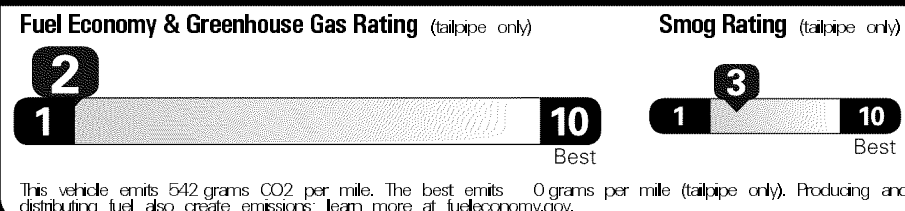

\$53,000.00

EPA DOT Fuel Economy and Environment

Gasoline Vehicle

You spend \$ 7,750 more in fuel costs over 5 years compared to the average new vehicle.

Annual fuel cost \$ 3,050

Actual results will vary for many reasons, including driving conditions and how you drive and maintain your vehicle. The average new vehicle gets 27 MPG and costs \$7,500 to fuel over 5 years. Cost estimates are based on 15,000 miles per year at \$3.25 per gallon. MPGe is miles per gasoline gallon equivalent. Vehicle emissions are a significant cause of climate change and smog.