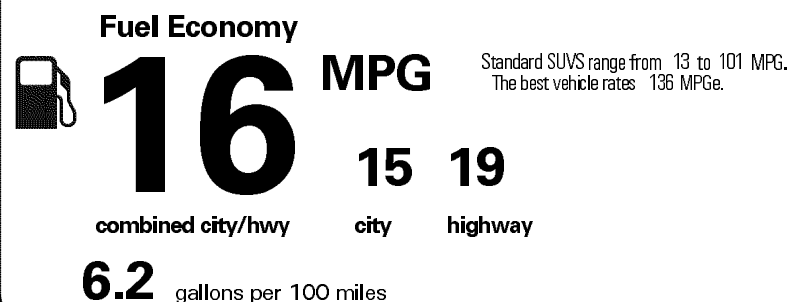

MANUFACTURER'S SUGGESTED RETAIL PRICE

- ** Headlamp Washers 100.00
- ** Premium Sport Design Package: 5,510.00
 - 19" Dark Gray Metallic Alloy Wheels, LED Foglamps, Rain-sensing Wipers, Windshield de-icer, Intuitive Parking Assist, Navigation Package, Gray Sapele Wood Trim, Heated/Ventilated Front Seats, Heated 2nd row Tilt/Slide Captain's Chairs, 3-zone Automatic Climate Control; Unique Lower Grill Surround, Front and Rear Bumper Spoilers, Scarlet Taillights, Dark Gray Exhaust Tip, Chrome Detail Side Mirrors
- ** Cargo-Area Tonneau Cover 150.00
- ** Wood & Leather-Trimmed Steering Wheel 300.00
- ** All-Weather Floor Liners with Cargo Mat 345.00
- ** Door Edge Film by 3M 90.00
- ** Tow Hitch with Ball Mount 655.00
- ** Cargo Net/Cargo Mat/Wheel Locks & Key Gloves 285.00

\$53,000.00

EPA DOT Fuel Economy and Environment

Gasoline Vehicle

You spend \$ 7,750 more in fuel costs over 5 years compared to the average new vehicle.

Annual fuel cost \$ 3,050

Actual results will vary for many reasons, including driving conditions and how you drive and maintain your vehicle. The average new vehicle gets 27 MPG and costs \$7,500 to fuel over 5 years. Cost estimates are based on 15,000 miles per year at \$3.25 per gallon. MPGe is miles per gasoline gallon equivalent. Vehicle emissions are a significant cause of climate change and smog.