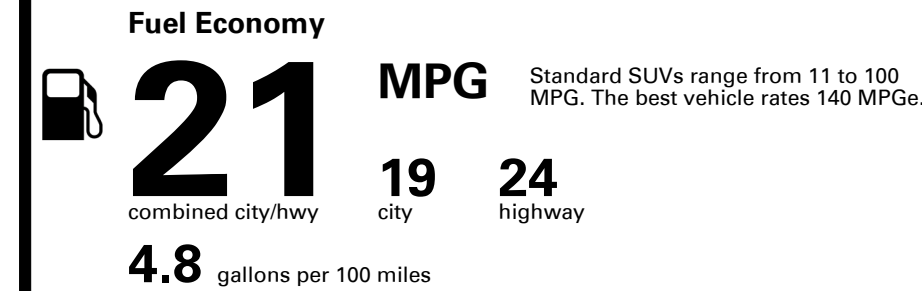

TOTAL PRICE: \$68,294.00

EMISSIONS:
This vehicle is certified to meet emission requirements in all 50 states

EPA DOT Fuel Economy and Environment

Gasoline Vehicle

You spend \$5,750
more in fuel costs over 5 years compared to the average new vehicle.