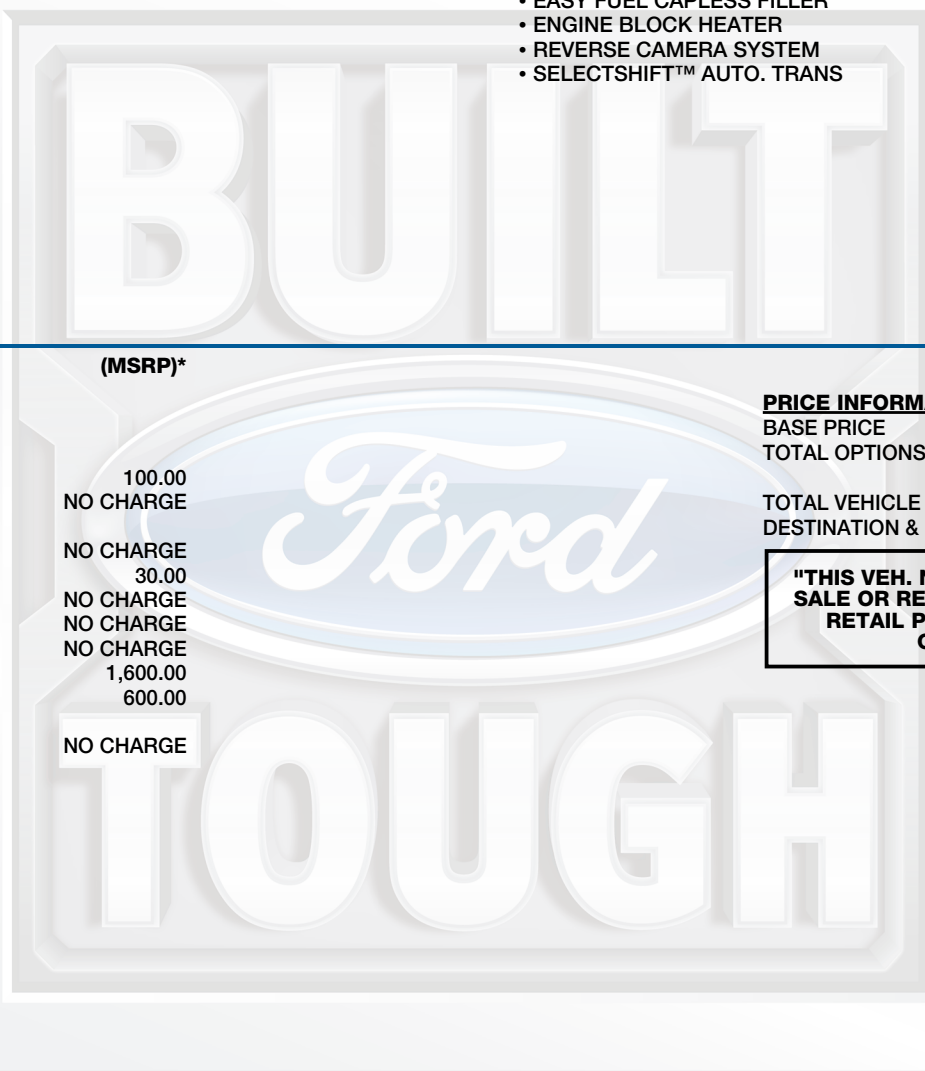

ford.ca

VEHICLE DESCRIPTION

TRANSIT

2025 250 HR CARGO AWD
148" WHEELBASE
3.5L PFDI V6
10-SPEED TRANSMISSION

SK A61878

EXTERIOR
OXFORD WHITE
INTERIOR
DARK PALAZZO GREY VINYL

STANDARD EQUIPMENT

STANDARD EQUIPMENT INCLUDED AT NO EXTRA CHARGE IN THE BASE PRICE BELOW

EXTERIOR

- DAYTIME RUNNING LIGHTS
- WIPERS, VARIABLE INTERVAL

INTERIOR

- LAMPS, DOME/REAR CARGO
- POWER POINTS

FUNCTIONAL

- A/C, MANUAL FRONT
- ABS, POWER 4-WHEEL DISC
- EASY FUEL CAPLESS FILLER
- ENGINE BLOCK HEATER
- REVERSE CAMERA SYSTEM
- SELECTSHIFT™ AUTO. TRANS

SAFETY/SECURITY

- ADVANCETRAC™/ROLL STABILITY CONTROL
- SECURILOCK ANTI-THEFT SYS
- TIRE PRESSURE MONITOR SYS

WARRANTY

- 3 YR/60,000 KM BASIC
- 5YEAR/100,000 KM POWERTRAIN
- ROADSIDE ASSISTANCE 24 HRS

INCLUDED ON THIS VEHICLE

(MSRP)*

OPTIONAL EQUIPMENT/OTHER

2025 MODEL YEAR	100.00
FEDERAL EXCISE TAX	NO CHARGE
OXFORD WHITE	NO CHARGE
PREFERRED EQUIPMENT PKG.101A	NO CHARGE
4.10 LIMITED SLIP AXLE	NO CHARGE
TIE DOWN CARGO HOOKS	30.00
9150# GVWR PACKAGE	NO CHARGE
B-PILLAR ASSIST HANDLE	NO CHARGE
50 STATE EMISSIONS	NO CHARGE
BULKHEAD W/LOCKABLE DOOR	1,600.00
LOAD AREA PROTECTION PKG	600.00
.VINYL F/R FLOOR COVERING	
E-85 FLEX FUEL CAPABLE	NO CHARGE

PRICE INFORMATION

BASE PRICE	$68,000.00
TOTAL OPTIONS/OTHER	2,330.00
TOTAL VEHICLE & OPTIONS/OTHER	70,330.00
DESTINATION & DELIVERY	2,995.00

"THIS VEH. NOT INTENDED FOR SALE OR REGISTRATION IN US" RETAIL PRICES EXCLUDE GST/HST

ENERGUIDE

Ask your dealer for the FUEL CONSUMPTION GUIDE or
CALL 1-800-387-2000

**L/100km NOT APPLICABLE /
L/100km NON APPLICABLE**

Canada

**Demandez le GUIDE DE CONSOMMATION DE CARBURANT à votre concessionnaire ou
composez le 1-800-387-2000**

**U.S. GOVERNMENT SAFETY RATINGS
COTES DE SÉCURITÉ DU GOUVERNEMENT AMÉRICAIN**

**Overall Vehicle Score /
Cote globale du véhicule** Not Rated / Non coté

Frontal Crash	Driver / Conducteur	★ ★ ★ ★
Collision frontale	Passenger / Passager	★ ★

Side Crash	Front seat / Siège avant	Not Rated / Non coté
Collision latérale	Rear seat / Siège arrière	Not Rated / Non coté

Rollover / Capotage	Not Rated / Non coté

Star ratings range from 1 to 5 stars (*****), with 5 being the highest.
Les cotes varient de 1 à 5 étoiles (*****), 5 étant la cote la plus élevée.

**Source: U.S. National Highway Traffic Safety Administration
For more information / Pour de plus amples renseignements
www.safercar.gov**

FordPass Connect™

Download the FordPass™ app* and you can:

Access Vehicle Control Features

- Remotely start, lock and unlock your vehicle.
- Locate your vehicle and check approximate fuel range.
- Receive vehicle health alerts.

Activate 4G LTE Wi-Fi Hotspot

- New vehicles include a 3-month or 3GB data (whichever comes first) Wi-Fi trial.
- Connect up to ten Wi-Fi-equipped devices.

**Ask your sales consultant
for more details.**

Scan code not operational at this time

FOR PLANT USE ONLY

SOLD TO/ VENDU A Meadowvale Ford Sales & Serv 2230 Battleford Road Mississauga ON CAN L5N 3K6	B10 280	RAMP ONE/ TERMINAL UN CM68	DEALER NO./CONCESSIONNAIRE B10 280
SHIP TO (IF OTHER THAN SOLD TO) / EXPÉDIER A (SI AUTRE QUE L'ACHETEUR) National Car Rental 10555 - 25 Street NE Calgary AB	B6 587	RAMP TWO/ TERMINAL DEUX	FINAL ASSEMBLY PLANT/ USINE DE MONTAGE KANSAS CITY
SHIP THROUGH/EXPÉDIER VIA KANSAS CITY VPC 8250 NE UNGD P163 KANSAS CITY MO	CONVOY	METHOD OF TRANSP / MODE DE TRANSPORT	ITEM #: B1-017A O/T 5 SD281 N RE 2X 515 001521 04 28 25

TOTAL MSRP $73,325.00

* MANUFACTURER'S SUGGESTED RETAIL PRICE = MSRP
* NOTE: THIS PRICE HAS BEEN DEVELOPED AS A GUIDE. DEALERS MAY SELL FOR LESS AND ARE NOT UNDER ANY OBLIGATION TO ACCEPT THIS SUGGESTED RETAIL PRICE.

1FTBR2X82SKA61878