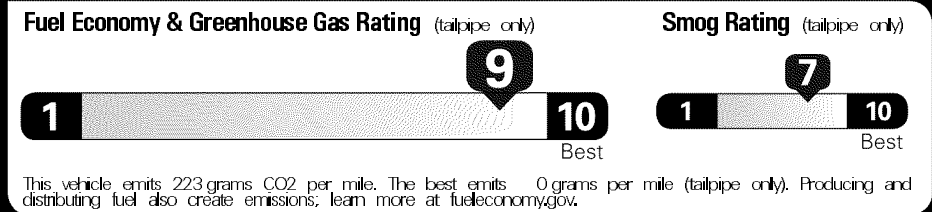

EXTERIOR

- LED Projector Headlights
- LED Daytime Running Lights
- Power Tilt/Slide Moonroof
- 18-in Five-Spoke Black Paint Alloy Wheel
- Power Liftgate

INTERIOR

- Audio Plus - 8" Touch-Screen, 6 Spkrs, HandsFree Bluetooth Phone/Music, USB Media Port, 4 USB Charge-Ports, SiriusXM w/ 3-Month All Access Trial, Android Auto & Apple CarPlay Compatible
- Dual Zone Auto A/C w/ Rear Vents
- SofTex Seats w/ Power Driver's Seat, Heated Front Seats
- Smart Key System w/ Push Button Start
- Digital Rearview Mirror w/ HomeLink

- For Full Product Details, Please Visit Toyota.com/RAV4
Full Tank of Gas

MANUFACTURER'S SUGGESTED RETAIL PRICE $34,300.00

OPTIONAL EQUIPMENT

FE	50 State Emissions	
3T.	Roof Rack Cross Bars	315.00
3J.	Blackout Emblem Overlays	175.00
MF.	Mudguard	129.00
D5.	Door Edge Guard	140.00
DK.	Preferred Owner's Portfolio	
CF.	Carpet Floor Mats/Cargo Mat	269.00
BM.	Body Side Molding	209.00

Original - Copy

Created on 2020-05-22 05:07:05 (UTC)

EPA DOT Fuel Economy and Environment

Gasoline Vehicle

Fuel Economy
40 MPG Small SUVs range from 16 to 120 MPG. The best vehicle rates 136 MPGe.
41 city 38 highway
2.5 gallons per 100 miles

You save $2,500
in fuel costs over 5 years compared to the average new vehicle.

Annual fuel cost $1,000

Actual results will vary for many reasons, including driving conditions and how you drive and maintain your vehicle. The average new vehicle gets 27 MPG and costs $7,500 to fuel over 5 years. Cost estimates are based on 15,000 miles per year at $2.70 per gallon. MPGe is miles per gasoline gallon equivalent. Vehicle emissions are a significant cause of climate change and smog.

fuelconomy.gov
Calculate personalized estimates and compare vehicles

DELIVERY, PROCESSING AND HANDLING FEE 1,120.00

TOTAL $36,657.00

The New Vehicle Limited Warranty provides 3-year/36,000 mile basic coverage, 5-year/60,000 mile powertrain coverage, 5-year/unlimited mile corrosion perforation coverage, 8-year/100,000 mile coverage for specific Hybrid components and 10-year/150,000 mile coverage for the Hybrid Battery. Some components may have longer coverage under California emissions warranty (applicable in CA, CT, DE, ME, MD, MA, NJ, NY, OR, PA, RI, VT, WA, District of Columbia). See Warranty and Maintenance Guide for details. An extended service contract may be available for the vehicle. Ask dealer for details. Manufacturer's suggested retail includes manufacturer's recommended pre-delivery service. Gasoline, license and title fees, applicable federal, state and local taxes and dealer and distributor installed options and accessories are not included in the manufacturer's suggested retail price. ToyotaCare, which covers normal factory scheduled maintenance for two years or 25,000 miles, whichever occurs first, is included as part of the sales price of the vehicle for qualifying buyers. See participating dealer for eligibility and coverage details.

Delivered by Truck to: 31124
EMPIRE TOYOTA
6281 STATE HIGHWAY 23
ONEONTA NY13820