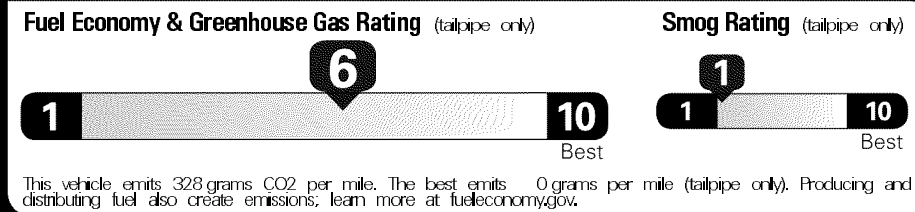

MANUFACTURER'S SUGGESTED RETAIL PRICE $27,175.00

OPTIONAL EQUIPMENT

FE	50 State Emissions	
PC	Special Color	395.00
3F	TRD Air Filter	75.00
DK	Preferred Owner's Portfolio	
EF	Rear Bumper Applique	69.00
R7	Rear Spoiler	399.00
WL	Wheel Locks	65.00

Original - Copy

Created on 2018-12-07 06:17:26 (UTC)

EPA DOT Fuel Economy and Environment

Gasoline Vehicle

Fuel Economy
27 MPG Minicompacts range from 13 to 112 MPG. The best vehicle rates 136 MPGe.
24 32
combined city/hwy city highway
3.7 gallons per 100 miles

You spend $1,250 more in fuel costs over 5 years compared to the average new vehicle.

Annual fuel cost $1,650

Actual results will vary for many reasons, including driving conditions and how you drive and maintain your vehicle. The average new vehicle gets 27 MPG and costs $7,000 to fuel over 5 years. Cost estimates are based on 15,000 miles per year at $3.00 per gallon. MPGe is miles per gasoline gallon equivalent. Vehicle emissions are a significant cause of climate change and smog.

fueleconomy.gov
Calculate personalized estimates and compare vehicles

DELIVERY, PROCESSING AND HANDLING FEE 920.00

TOTAL $29,098.00

The New Vehicle Limited Warranty provides 3-year/36,000 mile basic coverage, 5-year/60,000 mile powertrain coverage, plus 5-year/unlimited mile corrosion perforation coverage. See Warranty and Maintenance Guide for details. An extended service contract may be available for the vehicle. Ask dealer for details. Manufacturer's suggested retail price includes manufacturer's recommended pre-delivery service. Gasoline, license and title fees, applicable federal, state and local taxes and dealer and distributor installed options and accessories are not included in the manufacturer's suggested retail price.

ToyotaCare, which covers normal factory scheduled maintenance for two years or 25,000 miles, whichever occurs first, is included as part of the sales price of the vehicle for qualifying buyers. See participating dealer for eligibility and coverage details.

Delivered by Truck to: 04263
VALLEY HI TOYOTA
14612 VALLEY CENTER DR
VICTORVILLE CA92395