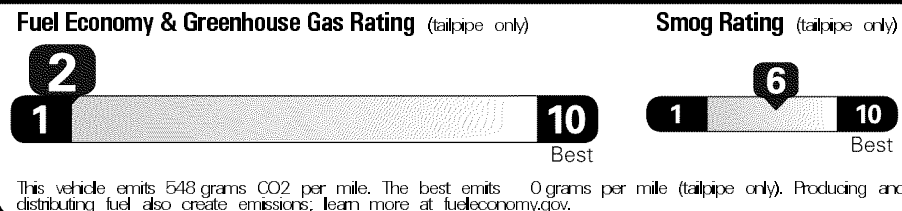

Actual results will vary for many reasons, including driving conditions and how you drive and maintain your vehicle. The average new vehicle gets 26 MPG and costs $7,000 to fuel over 5 years. Cost estimates are based on 15,000 miles per year at $2.80 per gallon. MPGe is miles per gasoline gallon equivalent. Vehicle emissions are a significant cause of climate change and smog.

fueleconomy.gov
Calculate personalized estimates and compare vehicles

GOVERNMENT 5-STAR SAFETY RATINGS

This vehicle has not been rated by the government for overall vehicle score, frontal crash, side crash or rollover risk.

Star ratings range from 1 to 5 stars (★★★★★) with 5 being the highest.
Source: National Highway Traffic Safety Administration (NHTSA)
www.safercar.gov or 1-888-327-4236

SUB-TOTAL $57,988.00
DELIVERY, PROCESSING AND HANDLING FEE 995.00
TOTAL $58,983.00

APPLICABLE FEDERAL TAXES NOT INCLUDED

Manufacturer's suggested retail price includes manufacturer's recommended pre-delivery service.

License and title fees, state, local and applicable federal taxes, and dealer installed options and accessories are not included in the manufacturer's suggested retail price.

LEXUS NEW VEHICLE LIMITED WARRANTY
Limited warranty coverage highlights include
^ 4YR / 50000 mile basic coverage
^ 6YR / 70000 mile powertrain coverage
^ 6YR / Unlimited mile corrosion perforation warranty

See your Warranty and Services Guide for details.

LEXUS IS PLEASED TO OFFER THE FOLLOWING OWNER SUPPORT PACKAGE WITH EACH NEW LEXUS
^ 24 hour, 365 day/yr. roadside assistance plan
^ Complimentary 1st and 2nd scheduled maintenance services
^ Lodging for emergency breakdown 100 miles from home

An extended service contract may be available for this vehicle. Ask dealer for details

111A69 519 DL33 8003 L171