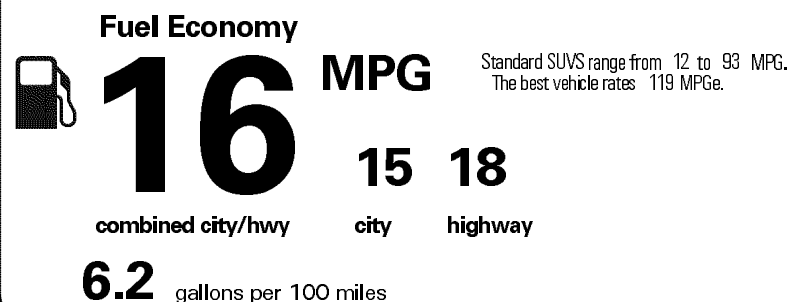

MANUFACTURER'S SUGGESTED RETAIL PRICE

- ** Blind Spot Monitor with Rear Cross-Traffic Alert power retracting/auto-dimming outer mirrors 800.00
- ** Headlamp washers 100.00
- ** Premium Package: 4,445.00
 18" split-six spoke alloy wheels, LED foglamps, rain-sensing wipers, windshield deicer, Intuitive Parking Assist, Navigation Package, Leather-trimmed seats, Mahogany wood trim, heated/ventilated front seats, heated outboard 2nd row seats, 3-zone automatic climate control
- ** Mahogany wood & leather-trimmed steering wheel and shift knob 310.00
- ** All Weather Floor Mats w/Cargo Tray 264.00
- ** Exhaust Tip 129.00
- ** Cargo Mat / Cargo Net / Wheel Locks / Key Gloves 260.00

\$51,680.00

Not Original - Copy

Created on 2017-04-22 07:28:35 (UTC)

EPA DOT Fuel Economy and Environment

Gasoline Vehicle

You spend \$ 6,000 more in fuel costs over 5 years compared to the average new vehicle.