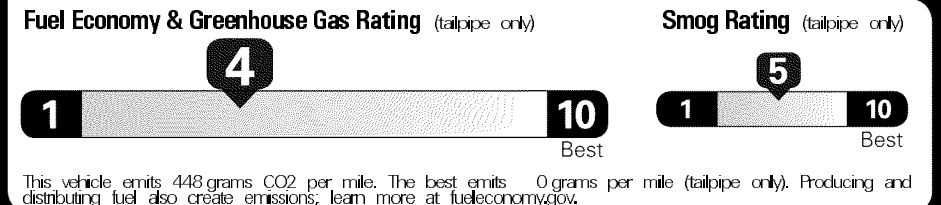

1. **EXTERIOR**
2. 16" Styled Steel Wheels

1. **INTERIOR**
2. Fabric-trimmed seats; 10-way power adj driver seat including 2-way lumbar
   - Audio - 8" Touch Screen, 6 Speakers, HandsFree Bluetooth Phone/Music, USB Media Port, USB Charge-Ports
   - SiriusXM w/3-Month All Access Trial
   - Android Auto & Apple CarPlay Compatible
   - Connected Services: Safety Connect with 1-year Trial, Wi-Fi Connect with up to 2 GB within 3-mo Trial
   - Rear Backup Camera
   - ***Full Tank of Gas***

MANUFACTURER'S SUGGESTED RETAIL PRICE $35,190.00

1. **OPTIONAL EQUIPMENT**
2. FE 50 State Emissions
   - AL 16" Dark Gray Alloy Wheel
   - TP Technology Package: 570.00
   - Blind Spot Monitor with Rear Cross Traffic Alert
   - 2T. All-Weather Fir Liner/Door Sill Protector 248.00
   - WL Wheel Locks (Alloy) 80.00
   - E6. Black Chrome Exhaust Tip 95.00
   - DK. Preferred Owner's Portfolio

Original - Copy

Created on 2020-07-07 05:57:10 (UTC)

EPA DOT Fuel Economy and Environment

Gasoline Vehicle

Fuel Economy

20 MPG Small Pickups range from 17 to 23 MPG. The best vehicle rates 136 MPGe.

18 22
combined city/hwy city highway

5.0 gallons per 100 miles

You spend $2,500

more in fuel costs over 5 years
compared to the average new vehicle.

Annual fuel cost $2,000

Actual results will vary for many reasons, including driving conditions and how you drive and maintain your vehicle. The average new vehicle gets 27 MPG and costs $7,500 to fuel over 5 years. Cost estimates are based on 15,000 miles per year at $2.70 per gallon. MPGe is miles per gasoline gallon equivalent. Vehicle emissions are a significant cause of climate change and smog.

fuelconomy.gov
Calculate personalized estimates and compare vehicles

DELIVERY, PROCESSING AND HANDLING FEE 1,120.00

TOTAL $37,303.00

The New Vehicle Limited Warranty provides 3-year/36,000 mile basic coverage, 5-year/60,000 mile powertrain coverage, plus 5-year/unlimited mile corrosion perforation coverage. See Warranty and Maintenance Guide for details. An extended service contract may be available for the vehicle. Ask dealer for details. Manufacturer's suggested retail price includes manufacturer's recommended pre-delivery service. Gasoline, license and title fees, applicable federal, state and local taxes and dealer and distributor installed options and accessories are not included in the manufacturer's suggested retail price.

ToyotaCare, which covers normal factory scheduled maintenance for two years or 25,000 miles, whichever occurs first, is included as part of the sales price of the vehicle for qualifying buyers. See participating dealer for eligibility and coverage details.

Delivered by Truck to: 04688
ONE TOYOTA OF OAKLAND
8181 OAKPORT STREET
OAKLAND CA94621