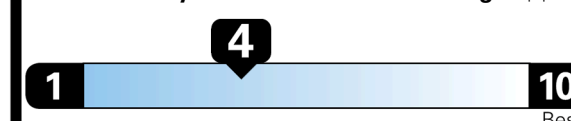

2021 GV80 AWD 3.5T ADVANCED

THE GENESIS EXPERIENCE

- 3 Yr / 36K Complimentary Maintenance
- 3 Yr / 36K Complimentary Service Valet *
- 3 Yr Complimentary Genesis Connected Services *
- 3 Yr Complimentary Map Care
- * Exclusions may apply, see retailer for details

STANDARD FEATURES:

ADVANCED SAFETY TECHNOLOGY

- 10 Airbags including front Center Airbag
- Smart Cruise Control with Stop & Go
- Forward Collision-Avoidance Assist
- w/ Pedestrian & Cyclist, Lane Oncoming, Junction Turning, Junction Crossing, Lane Side, and Evasive Steering Assist
- Highway Driving Assist II
- Driver Attention Warning
- Lane Keeping Assist
- Lane Following Assist
- Blind-Spot Collision-Avoidance Assist
- Rear Cross-Traffic Collision-Avoidance Assist
- Safe Exit Assist / Rear Occupant Alert
- Rain-sensing Wipers
- Parking Distance Warning (Front & Rear)

COMFORT & CONVENIENCE(cont.)

- Leatherette wrapped/stitched Upper Inst. Panel
- Manual Rear Side Shades
- Adjustable Interior Ambient Lighting
- Power Hands-free Liftgate w/ Auto Open
- Power Tilt & Telescopic Steering Wheel
- Rearview Camera w/ Dynamic Guidelines
- EC Inside Mirror with HomeLink®
- Dual Front & Dual Rear USB Ports
- Towing Wiring
- Premium Navigation with 14.5" HD Screen
- Apple CarPlay(TM) & Android Auto(TM)
- AM/FM/XM Radio®/HD Radio® with 12 speakers
- Genesis Digital Key
- Wireless Device Charger

GENESIS WARRANTY

- 5-year/60,000-mile New Vehicle Warranty*
- 10-year/100,000-mile Powertrain Warranty*
- 7-year/Unlimited-mile Anti-perforation Warranty*
- Limited warranties, see dealer for details

Full Tank of Gas

COMFORT & CONVENIENCE