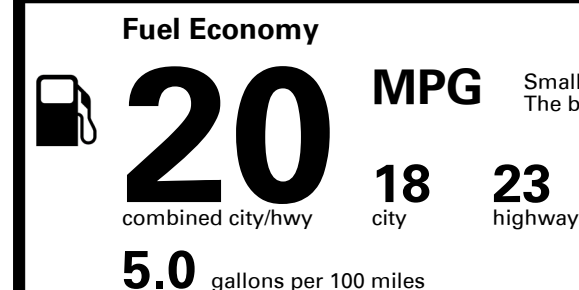

Full Tank of Gas

COMFORT & CONVENIENCE

- 20-inch Alloy Wheels
- LED Quad Headlights
- LED Rear Combination Lamps
- Panoramic Sunroof
- High Beam Assist
- Power-Folding Outside Mirrors
- Leatherette Seating Surfaces
- 12-way Power Front Seats
- Heated & Ventilated Front Seats
- Heated Steering Wheel
- Matte Finish Wood Trim

Additional Standard Features

- Carpeted Floor Mats
- Cargo Cover
- Cargo Mat
- Cargo Net

Manufacturer's Suggested Retail Price: $59,150.00

ADDED FEATURES:

*Advanced Package: $5,200.00

- Leather Seating Surfaces
- Surround View Monitor & Blind-Spot View Monitor
- Remote Smart Parking Assist
- Parking Collision-Avoidance Assist (Rear)
- Lexicon® 21-Speaker Audio System
- Heads-Up Display
- Power Driver Seat Bolster & Cushion Extension
- Ergo Motion Seat / 3-Zone Climate
- Heated 2nd Row Seats

SOLD TO: VA702
GENESIS OF SPRINGFIELD
7615 LOISDALE ROAD
SPRINGFIELD VA 22150

SHIPPED TO: VA702

Inland Freight & Handling : $1,025.00

VIN: KMUHCESC0MU037138	ENGINE: G6DSLA533522	EXTERIOR COLOR: ALTA WHITE	INTERIOR/SEAT COLOR: DUNE/DUNE
MODEL: V0462A65	PORT OF ENTRY: BT	TRANSPORT: TRUCK	ACCESSORY WEIGHT: 0 lbs./ 0 kgs.

TOTAL PRICE: $65,375.00

344 A 3471QMORNI 142

EMISSIONS:
This vehicle is certified to meet emission requirements in all 50 states

EPA DOT Fuel Economy and Environment

Small SUVs range from 16 to 120 MPG. The best vehicle rates 141 MPGe.

You spend $4,750
more in fuel costs over 5 years
compared to the average new vehicle.

Annual fuel cost $2,450

Fuel Economy & Greenhouse Gas Rating (tailpipe only)