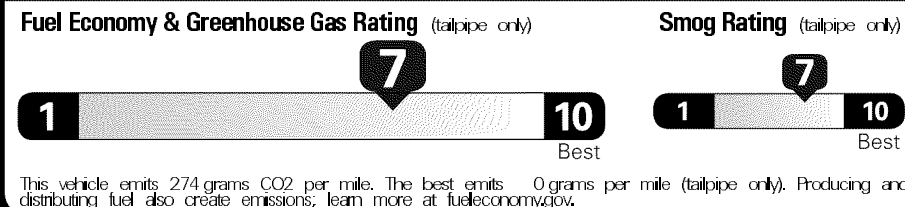

MANUFACTURER'S SUGGESTED RETAIL PRICE $28,925.00

OPTIONAL EQUIPMENT		
FE	50 State Emissions Navigation Package	
NL	Entune 3.0 Premium Audio w/App Suite, Dynamic Navigation, and JBL w/Clari-Fi- 9 Speakers Including Subwoofer Amplifier, 8" Touchscreen, CD Player, Dynamic Navigation with Up To 3-Yr Trial, Dynamic POI Search, Dynamic Voice Recognition, SiriusXM Satellite Radio w/3-month All Access Trial. Entune 3.0 Toyota Connected Services-Safety Connect w/3-Yr Trial, Service Connect w/3-Yr Trial, Remote Connect w/6-Month Trial, Wi-Fi Connect Powered by Verizon w/Up to 2GB within 6 Month Trial, Destination Assist w/6-month Trial.	1,760.00
PR	Panoramic Glass Roof with Front Power Tilt/Slide Moonroof	1,045.00
2T	All Weather Floor Liners/Cargo Tray	274.00
D5	Door Edge Guard	129.00
DK	PREFERRED OWNER'S PORTFOLIO	
EF	Rear Bumper Applique	69.00

EPA DOT Fuel Economy and Environment

Gasoline Vehicle

Fuel Economy
32 MPG
Midsize Cars range from 14 to 136 MPG. The best vehicle rates 136 MPGe.
28 39
combined city/hwy city highway
3.1 gallons per 100 miles

You save $1,000
in fuel costs over 5 years compared to the average new vehicle.

Annual fuel Cost $1,200

Actual results will vary for many reasons, including driving conditions and how you drive and maintain your vehicle. The average new vehicle gets 27 MPG and costs $7,000 to fuel over 5 years. Cost estimates are based on 15,000 miles per year at $2.55 per gallon. MPGe is miles per gasoline gallon equivalent. Vehicle emissions are a significant cause of climate change and smog.

fuelconomy.gov
Calculate personalized estimates and compare vehicles

TOTAL $33,122.00

The New Vehicle Limited Warranty provides 3-year/36,000 mile basic coverage, 5-year/60,000 mile powertrain coverage, plus 5-year/unlimited mile corrosion perforation coverage. See Warranty and Maintenance Guide for details. An extended service contract may be available for the vehicle. Ask dealer for details. Manufacturer's suggested retail price includes manufacturer's recommended pre-delivery service. Gasoline, license and title fees, applicable federal, state and local taxes and dealer and distributor installed options and accessories are not included in the manufacturer's suggested retail price.

ToyotaCare, which covers normal factory scheduled maintenance for two years or 25,000 miles, whichever occurs first, is included as part of the sales price of the vehicle for qualifying buyers. See participating dealer for eligibility and coverage details.

Delivered by Truck to: 46050
MICHAEL'S TOY OF BELLEVUE
3080 148TH AVE, SE STE. A
BELLEVUE WA98007

Original - Copy

Created on 2018-09-29 06:39:01 (UTC)

DELIVERY, PROCESSING AND HANDLING FEE 920.00