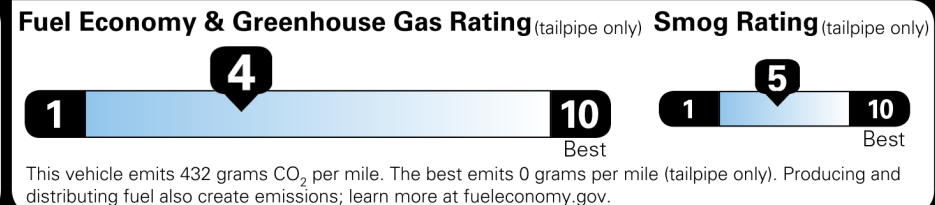

EPA DOT Fuel Economy and Environment

Gasoline Vehicle

Fuel Economy
21 MPG
combined city/hwy
17 city
27 highway
4.8 gallons per 100 miles

Midsized Cars range from 15 to 132 MPG. The best vehicle rates 142 MPGe.

You spend $4,000
more in fuel costs over 5 years compared to the average new vehicle.

Annual fuel cost $2,100