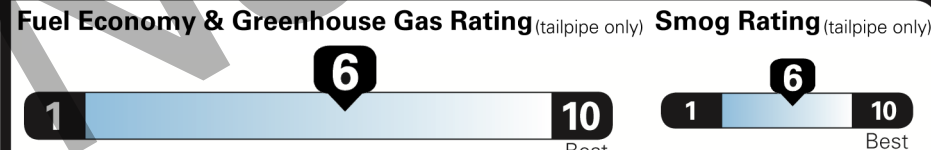

This vehicle emits 323 grams CO₂ per mile. The best emits 0 grams per mile (tailpipe only). Producing and distributing fuel also create emissions; learn more at fueleconomy.gov.

Actual results will vary for many reasons, including driving conditions and how you drive and maintain your vehicle. The average new vehicle gets 27 MPG and costs $7,500 to fuel over 5 years. Cost estimates are based on 15,000 miles per year at $2.70 per gallon. MPGe is miles per gasoline gallon equivalent. Vehicle emissions are a significant cause of climate change and smog.

fueleconomy.gov
Calculate personalized estimates and compare vehicles

The New Vehicle Limited Warranty provides 3-year/36,000-mile basic coverage, 5-year/60,000-mile powertrain coverage, plus 5-year/unlimited mile corrosion perforation coverage. See Warranty and Maintenance Guide for details. An extended service contract may be available for the vehicle. Ask dealer for details. Manufacturer's suggested retail price includes manufacturer's recommended pre-delivery service. Gasoline license and title fees, applicable federal, state and local taxes and dealer and distributor installed options and accessories are not included in the manufacturer's suggested retail price

ToyotaCare, which covers normal factory scheduled maintenance for two years or 25,000 miles, whichever occurs first, is included as part of the sales price of the vehicle for qualifying buyers. See participating dealer for eligibility and coverage details.

DELIVERY, PROCESSING AND HANDLING FEE	1,120.00
TOTAL	$ 38,415.00

~ ~ ~ 36 Month/36,000 Mile Limited Warranty ~ ~ ~
On All Southeast Toyota Distributors, LLC, Installed Options
For Inquires, Call 1-800-301-6859

TOTAL DISTRIBUTOR'S INSTALLED OPTIONS	$ 838.00
DESTINATION FUEL SURCHARGE	0.00
TOTAL	$ 39,253.00

DELIVERED BY TRUCK TO: 09175

BEV SMITH TOYOTA
3350 SOUTH U.S. HIGHWAY 1
FT. PIERCE, FL 34982

C018