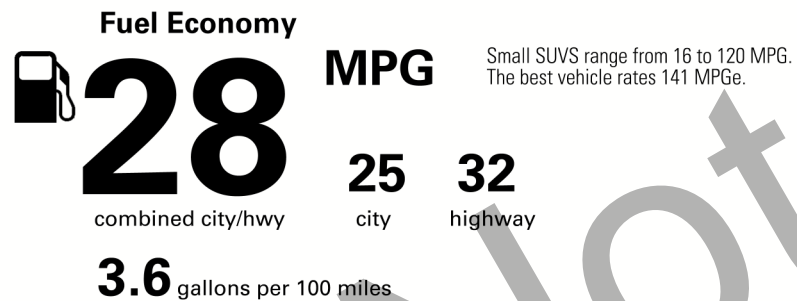

MANUFACTURER'S SUGGESTED RETAIL PRICE		$ 35,780.00
OPTIONAL EQUIPMENT		
CY	TRD Off-Road Weather Package - Heated Leather-Trimmed Steering Wheel, Perforated Heated and Ventilated Front Seats & Rain-Sensing Variable Intermittent Windshield Wipers w/ De-Icer Function	1,015.00
FE	50 State Emissions	0.00
TX	Two-Tone Exterior Color	500.00

SOUTHEAST TOYOTA DISTRIBUTORS, LLC		$ 38,415.00
TOTAL FROM MANUFACTURER'S LABEL		
DISTRIBUTOR'S INSTALLED OPTIONS		
XY900	TOYOGUARD Platinum Includes: 2 Oil and Filter Changes at any Toyota Dealer Four Tire Rotations Roadside and Rental Car Assistance Exterior Paint Sealant and Interior Protector	699.00
LU106 FP501	LED Interior Light Upgrade Southeast Toyota Distributor Plus Includes: Certified Technician 46 Point Quality Inspection Digital Picture Asset Program	139.00 0.00

EPA DOT Fuel Economy and Environment

Gasoline Vehicle

You save $250 in fuel costs over 5 years compared to the average new vehicle.

Annual fuel cost $1,450