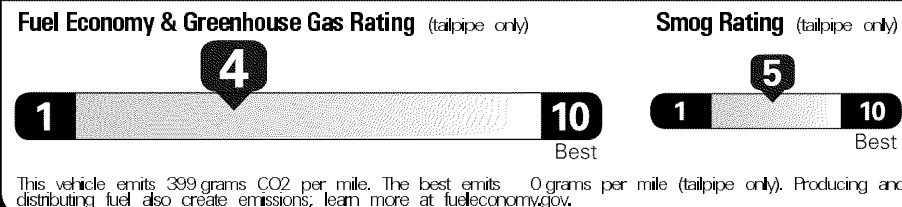

MANUFACTURER'S SUGGESTED RETAIL PRICE **$47,010.00**

OPTIONAL EQUIPMENT

FE	50 State Emissions	
2T	All Weather Floor Liner/Cargo Liner	269.00
WL	Wheel Locks	80.00

GOVERNMENT 5-STAR SAFETY RATINGS

Overall Vehicle Score ★★★★★

Based on the combined ratings of frontal, side and rollover. Should ONLY be compared to other vehicles of similar size and weight.

Frontal Crash Driver Passenger ★★★★★

Based on the risk of injury in a frontal impact. Should ONLY be compared to other vehicles of similar size and weight.

Side Crash Front seat Rear seat ★★★★★

Based on the risk of injury in a side impact.

Rollover ★★★★★

Based on the risk of rollover in a single-vehicle crash.

Star ratings range from 1 to 5 stars (★★★★★) with 5 being the highest.
Source: National Highway Traffic Safety Administration (NHTSA)
www.safercar.gov or 1-888-327-4236

EPA DOT Fuel Economy and Environment

Gasoline Vehicle

Fuel Economy

22 MPG Standard SUVs range from 13 to 93 MPG. The best vehicle rates 136 MPGe.

20 26
combined city/hwy city highway

4.5 gallons per 100 miles

You spend $1,750 more in fuel costs over 5 years compared to the average new vehicle.

Annual fuel cost $1,750

Actual results will vary for many reasons, including driving conditions and how you drive and maintain your vehicle. The average new vehicle gets 27 MPG and costs $7,000 to fuel over 5 years. Cost estimates are based on 15,000 miles per year at $2.55 per gallon. MPGe is miles per gasoline gallon equivalent. Vehicle emissions are a significant cause of climate change and smog.

fuel economy.gov
Calculate personalized estimates and compare vehicles

TOTAL $48,454.00

ToyotaCare, which covers normal factory scheduled maintenance for two years or 25,000 miles, whichever occurs first, is included as part of the sales price of the vehicle for qualifying buyers. See participating dealer for eligibility and coverage details.

Delivered by Truck to: 19063
DARCARS TOY. OF FREDERICK
5293 BUCKEYSTOWN PIKE
FREDERICK MD21704

Original - Copy
Created on 2019-01-29 05:49:57 (UTC)