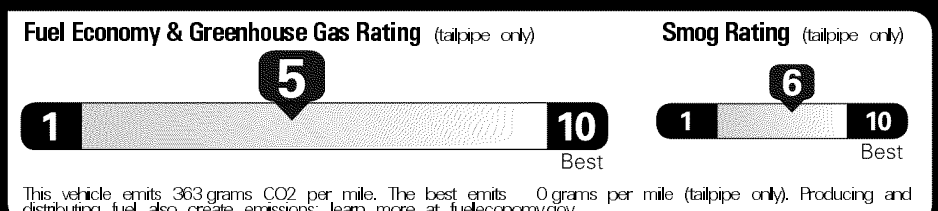

1. **EXTERIOR**
2. 18" Machined Alloy Wheels with Black Painted Accents
   - LED Headlamps, Taillamps, and DRL
   - Power Moonroof, Roof Rails, Rear Spoiler
   - Power Heated Outside Mirrors
   - Privacy Glass- Rear Side, Qtr & Liftgate

1. **INTERIOR**
2. Dual Zone Climate Control w/Air Filter
   - Entune Audio Plus, 6.1" Touch-screen, Scout GPS Link App, SiriusXM All Access Radio w/ 3-Month Complimentary Trial
   - Backup Camera
   - Leather-Wrapped Steering Wheel w/ Audio and Bluetooth Controls
   - SofTex-Trim 8-Way Pwr Adjust Drvr Seat
   - Heated Front Seats
   - Reclining & Fold-Flat 2nd Row Seats
   - 12V Power Outlets (3), USB Port (1)
   - SE Floor Mats, Sport Shiftknob, SE Door Sill Protectors
   - ***Full Tank of Gas***

MANUFACTURER'S SUGGESTED RETAIL PRICE $30,190.00

1. **OPTIONAL EQUIPMENT**
2. FE 50 State Emissions
   - BP "Power" Special Value Package 1,190.00
   - Height-Adjustable Power Liftgate with Jam Protection, Smart Key System, Blind Spot Monitor and Rear Cross Traffic Alert. Special Value Package MSRP Discount Shown Below.
   - 2T. All Weather Floor Liners and Cargo Tray 249.00

Original - Copy

Created on 2017-05-24 07:38:16 (UTC)

EPA DOT Fuel Economy and Environment

Gasoline Vehicle

Fuel Economy

24 MPG Small SUVs range from 18 to 34 MPG. The best vehicle rates 119 MPGe.

22 28
combined city/hwy city highway

4.2 gallons per 100 miles

You spend $ 750

more in fuel costs over 5 years compared to the average new vehicle.

Annual fuel cost $ 1,550

DELIVERY, PROCESSING AND HANDLING FEE	960.00
SUB-TOTAL BEFORE DISCOUNT	$32,589.00
EXTRA VALUE PACKAGE MSRP DISCOUNT	-$380.00
TOTAL	$32,209.00

Actual results will vary for many reasons, including driving conditions and how you drive and maintain your vehicle. The average new vehicle gets 26 MPG and costs $7,000 to fuel over 5 years. Cost estimates are based on 15,000 miles per year at $2.45 per gallon. MPGe is miles per gasoline gallon equivalent. Vehicle emissions are a significant cause of climate change and smog.

fuelconomy.gov
Calculate personalized estimates and compare vehicles

The New Vehicle Limited Warranty provides 3-year/36,000 mile basic coverage, 5-year/60,000 mile powertrain coverage, plus 5-year/unlimited mile corrosion perforation coverage. See Warranty and Maintenance Guide for details. An extended service contract may be available for the vehicle. Ask dealer for details. Manufacturer's suggested retail price includes manufacturer's recommended pre-delivery service. Gasoline, license and title fees, applicable federal, state and local taxes and dealer and distributor installed options and accessories are not included in the manufacturer's suggested retail price.

ToyotaCare, which covers normal factory scheduled maintenance for two years or 25,000 miles, whichever occurs first, is included as part of the sales price of the vehicle for qualifying buyers. See participating dealer for eligibility and coverage details.

Delivered by Truck to: 12111
CROWN TOYOTA
255 W. PERSHING ROAD
P.O. BOX 3370
DECATUR IL 62526