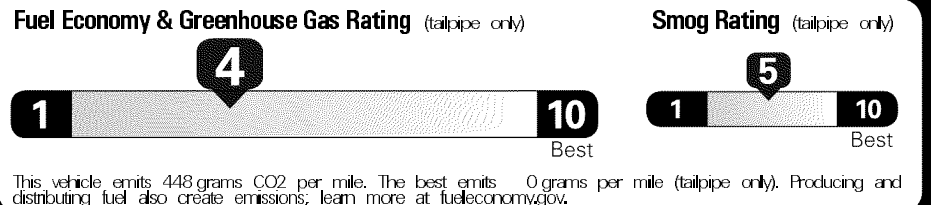

1. **EXTERIOR**
2. 16" Styled Steel Wheels

1. **INTERIOR**
2. Fabric-trimmed seats; 10-way power adj driver seat including 2-way lumbar
   - Audio - 8" Touch Screen, 6 Speakers, HandsFree Bluetooth Phone/Music, USB Media Port, USB Charge-Ports
   - SiriusXM w/3-Month All Access Trial
   - Android Auto & Apple CarPlay Compatible
   - Connected Services: Safety Connect with 1-year Trial, Wi-Fi Connect with up to 2 GB within 3-mo Trial
   - Rear Backup Camera
   - ***Full Tank of Gas***

MANUFACTURER'S SUGGESTED RETAIL PRICE $35,190.00

OPTIONAL EQUIPMENT

FE	50 State Emissions	
AL	16" Dark Gray Alloy Wheel	
2T	All-Weather Flr Liner/Door Sill Protector	248.00
B5	Bed Light	149.00
MF	Mudguards	129.00

Original - Copy

Created on 2020-06-16 07:09:25 (UTC)

EPA DOT Fuel Economy and Environment

Gasoline Vehicle

Fuel Economy
20 MPG
Small Pickups range from 17 to 23 MPG. The best vehicle rates 136 MPGe.
18 22
combined city/hwy city highway
5.0 gallons per 100 miles

You spend $2,500 more in fuel costs over 5 years compared to the average new vehicle.

Annual fuel cost $2,000

Actual results will vary for many reasons, including driving conditions and how you drive and maintain your vehicle. The average new vehicle gets 27 MPG and costs $7,500 to fuel over 5 years. Cost estimates are based on 15,000 miles per year at $2.70 per gallon. MPGe is miles per gasoline gallon equivalent. Vehicle emissions are a significant cause of climate change and smog.

fueleconomy.gov
Calculate personalized estimates and compare vehicles

DELIVERY, PROCESSING AND HANDLING FEE 1,120.00

TOTAL $36,836.00

The New Vehicle Limited Warranty provides 3-year/36,000 mile basic coverage, 5-year/60,000 mile powertrain coverage, plus 5-year/unlimited mile corrosion perforation coverage. See Warranty and Maintenance Guide for details. An extended service contract may be available for the vehicle. Ask dealer for details. Manufacturer's suggested retail price includes manufacturer's recommended pre-delivery service. Gasoline, license and title fees, applicable federal, state and local taxes and dealer and distributor installed options and accessories are not included in the manufacturer's suggested retail price.

ToyotaCare, which covers normal factory scheduled maintenance for two years or 25,000 miles, whichever occurs first, is included as part of the sales price of the vehicle for qualifying buyers. See participating dealer for eligibility and coverage details.

Delivered by Truck to: 20133
LIA TOYOTA OF NORTHAMPTON
280 KING STREET
NORTHAMPTON MA01060