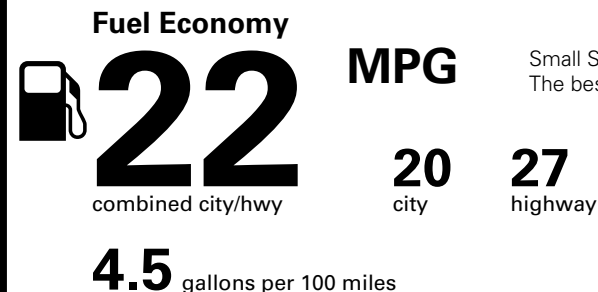

Fuel Economy and Environment

Gasoline Vehicle

You spend \$3,250
more in fuel costs over 5 years compared to the average new vehicle.

Annual fuel cost \$2,050

This vehicle emits 402 grams CO₂ per mile. The best emits 0 grams per mile (tailpipe only). Producing and distributing fuel also create emissions; learn more at fuelconomy.gov.