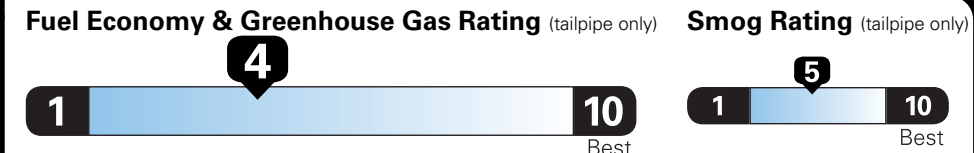

Fuel Economy and Environment

Gasoline Vehicle

You spend \$3,250
more in fuel costs over 5 years compared to the average new vehicle.

Annual fuel cost \$2,050

This vehicle emits 402 grams CO₂ per mile. The best emits 0 grams per mile (tailpipe only). Producing and distributing fuel also create emissions; learn more at fuelconomy.gov.