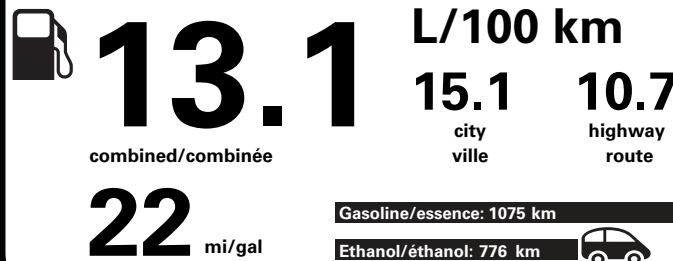

Canada

ENERGUIDE

E85 Gasoline-Ethanol Vehicle Véhicule à essence-éthanol

Fuel Consumption / Consommation de carburant

Annual fuel COST for an annual distance of 20,000 km, and an average fuel price of \$1.00 per litre