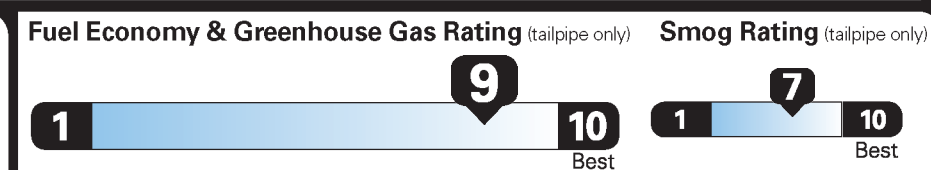

Actual results will vary for many reasons, including driving conditions and how you drive and maintain your vehicle. The average new vehicle gets 27 MPG and costs $6,750 to fuel over 5 years.

fueleconomy.gov

Calculate personalized estimates and compare vehicles