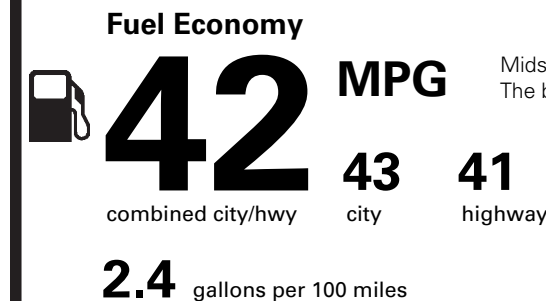

EPA DOT Fuel Economy and Environment

Gasoline Vehicle

Midsized Cars range from 14 to 136 MPG. The best vehicle rates 136 MPGe.

You save \$2,500 in fuel costs over 5 years compared to the average new vehicle.