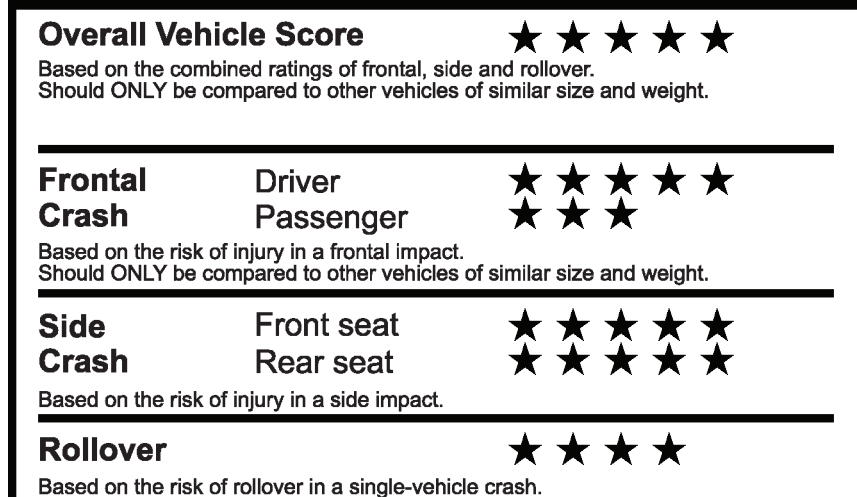

fueleconomy.gov

Calculate personalized estimates and compare vehicles

GOVERNMENT 5-STAR SAFETY RATINGS

Star ratings range from 1 to 5 stars (★★★★★), with 5 being the highest. Source: National Highway Traffic Safety Administration (NHTSA). www.safercar.gov or 1-888-327-4236