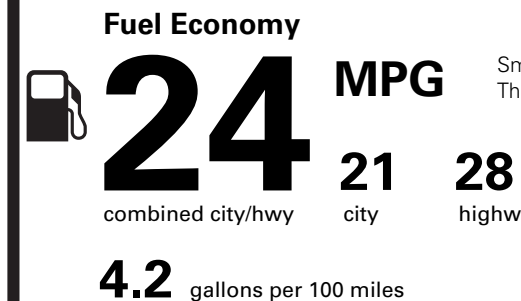

- 12.3" COLOR CLUSTR DISPLAY
- BLIND SPOT INFO SYS W/CTA
- CABIN PARTICULATE AND ODOR FILTER
- CONNECTED NAV (1-YR INCL)
- INTELL ACCESS W/PUSH START
- INTEL ADAPT CRUISE CONTROL
- LANE-KEEPING SYSTEM
- LINCOLN CONNECT™ - 4G MODEM WITH WIFI CAPABILITY
- LINCOLN DRIVE MODES
- PREM CONNECTIVITY:1YR PLAN
- REAR PARKING SENSORS
- REMOTE START
- SYNC@4 W/EVR & 13.2" SCRIN

SAFETY/SECURITY

- ADVANCETRAC™ WITH RSC
- AIR BAG - DRIVER KNEE
- AIRBAGS-DUAL-STAGE FRONT
- AIRBAGS - SIDE IMPACT / CURTAINS
- AUTO HIGH BEAMS
- PRE-COLLISION ASSIST W/AEB
- SECURILOCK® PASSIVE ANTI-THEFT SYSTEM
- SOS POST CRASH SYSTEM

WARRANTY

- 4YR/50K MILE WARRANTY
- 4YR/50K PICKUPDELIVERY SVC
- 6YR/70K MI POWERTRAIN WARR

INCLUDED ON THIS VEHICLE

(MSRP)

EQUIPMENT GROUP 101A

3,595.00

- •RAIN SENSING WIPERS
- •WINDSHIELD WIPER DE-ICER
- •HEATED/VENTILATED D/P SEATS
- •HEATED STEERING WHEEL
- •WIRELESS CHARGING PAD
- •LINCOLN CO-PILOT360 2.1 VISIO
- •360 DEGREE CAMERA
- •REVERSE BRAKE ASSIST
- •FRONT PARKING SENSORS
- •REAR PARKING SENSORS

OPTIONAL EQUIPMENT/OTHER

2024 MODEL YEAR	
PRISTINE WHITE MET 3C	750.00
225/55R19 99V A/S BSW TIRES	
PANORAMIC VISTA RF W/PWR SHADE	1,700.00
19" BRIGHT MACHINED ALUM WHEEL	580.00
CARGO AREA PROTECTOR	125.00

PRICE INFORMATION

BASE PRICE	$41,130.00
TOTAL OPTIONS/OTHER	6,750.00
TOTAL VEHICLE & OPTIONS/OTHER	47,880.00
DESTINATION & DELIVERY	1,395.00

EPA DOT Fuel Economy and Environment

Gasoline Vehicle

Small SUVs range from 14 to 123 MPG. The best vehicle rates 140 MPGe.

You spend **$1,500**

more in fuel costs over 5 years compared to the average new vehicle.

Annual fuel cost **$2,250**