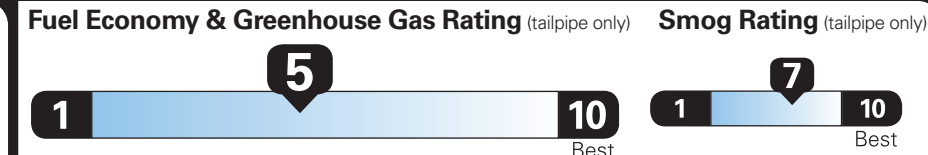

This vehicle emits 374 grams CO₂ per mile. The best emits 0 grams per mile (tailpipe only). Producing and distributing fuel also create emissions; learn more at fueleconomy.gov.

Actual results will vary for many reasons, including driving conditions and how you drive and maintain your vehicle. The average new vehicle gets 28 MPG and costs $9,750 to fuel over 5 years. Cost estimates are based on 15,000 miles per year at $3.60 per gallon. MPGe is miles per gasoline gallon equivalent. Vehicle emissions are a significant cause of climate change and smog.

fueleconomy.gov

Calculate personalized estimates and compare vehicles

Smartphone QR Code™

GOVERNMENT 5-STAR SAFETY RATINGS

Overall Vehicle Score ★★★★★

Based on the combined ratings of frontal, side and rollover. Should ONLY be compared to other vehicles of similar size and weight.

Frontal Crash Driver Passenger ★★★★★

Based on the risk of injury in a frontal impact. Should ONLY be compared to other vehicles of similar size and weight.

Side Crash Front seat Rear seat ★★★★★

Based on the risk of injury in a side impact.

Rollover ★★★★★

Based on the risk of rollover in a single-vehicle crash.

Star ratings range from 1 to 5 stars (★★★★★), with 5 being the highest.

Source: National Highway Traffic Safety Administration (NHTSA).

www.safercar.gov or 1-888-327-4236

5LMCJ1DA9RUL13324

THE LINCOLN WAY™ APP

Your Dashboard of Services & Features

Download the Lincoln Way app* and you can:

- Remotely start, lock and unlock your vehicle
- Locate your vehicle and check approximate fuel range
- Receive vehicle health alerts

The Lincoln Connect™ modem is active and sending vehicle data (e.g., diagnostics) to Lincoln. See in-vehicle Settings for connectivity options.

Lincoln Protect™

Insist on Lincoln Protect! The only extended service plan fully backed by Lincoln and honored at every Lincoln dealership in the U.S., Canada and Mexico. See your Lincoln dealer or visit www.LincolnOwner.com

RAMP ONE
CD18
TOTAL MSRP $49,275.00

RAMP TWO
CONVOY
ITEM #: **45-Z234 O/T 2**
Whether you decide to lease or finance your vehicle, you'll find the choices that are right for you. See your Lincoln Dealer for details or visit www.lincolnafcs.com.

This label is affixed pursuant to the Federal Automobile Information Disclosure Act. Gasoline, License, and Title Fees, State and Local taxes are not included. Dealer installed options or accessories are not included unless listed above.
RC181 N RD 2X 430 000434 03 18 24