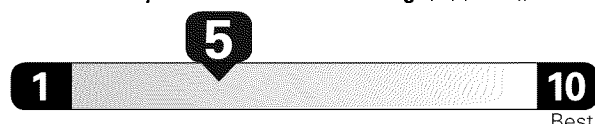

EPA DOT Fuel Economy and Environment

Gasoline Vehicle

These estimates reflect new EPA methods beginning with 2017 models.

Fuel Economy
24 **MPG**
combined city/hwy
4.2 gallons per 100 miles

Midsize Cars range from 13 to 136 MPG. The best vehicle rates 119 MPGe.

You spend $ 750
more in fuel costs over 5 years compared to the average new vehicle.

Annual fuel cost $ 1,550

Fuel Economy & Greenhouse Gas Rating (tailpipe only)

This vehicle emits 365 grams CO2 per mile. The best emits 0 grams per mile (tailpipe only). Producing and distributing fuel also create emissions; learn more at fueleconomy.gov.

Smog Rating (tailpipe only)