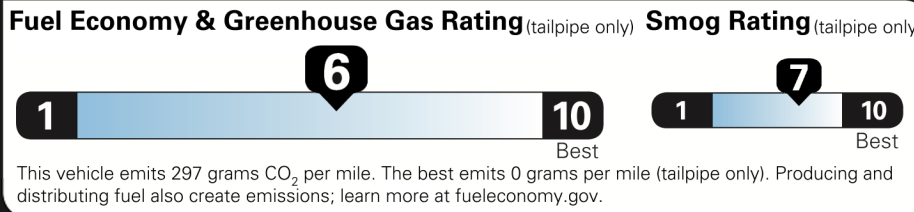

You spend $500 more in fuel costs over 5 years compared to the average new vehicle.

Annual fuel cost $1,600