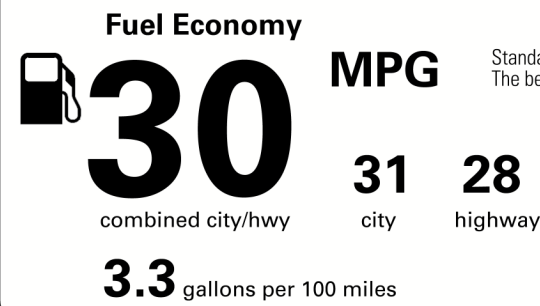

MANUFACTURER'S SUGGESTED RETAIL PRICE

- ** Wireless Charger 200.00
- ** Color Head Up Display 600.00
- ** Triple-Beam LED Headlamps, Cornering Lamps, LED Turn Signals 1,675.00
- ** Panorama Moonroof and Aluminum Roof Rails 500.00
- ** 12.3" Navigation System/Mark Levinson 15-speaker Premium Audio System 3,365.00
- ** Touch-Free Power Rear Door with Kick Sensor 150.00
- ** Intuitive Parking Assist with Panoramic View 1,365.00
- ** Cargo Mat/Cargo Net/Wheel Locks/Key Glove 325.00

\$53,720.00

Not Original - Copy

Created on 2021-06-29 10:23:58 (UTC)

EPA DOT Fuel Economy and Environment

Gasoline Vehicle

You spend \$500 more in fuel costs over 5 years compared to the average new vehicle.

Annual fuel cost \$1,600

Actual results will vary for many reasons, including driving conditions and how you drive and maintain your vehicle. The average new vehicle gets 27 MPG and costs \$7,500 to fuel over 5 years. Cost estimates are based on 15,000 miles per year at \$3.25 per gallon. MPGe is miles per gasoline gallon equivalent. Vehicle emissions are a significant cause of climate change and smog.