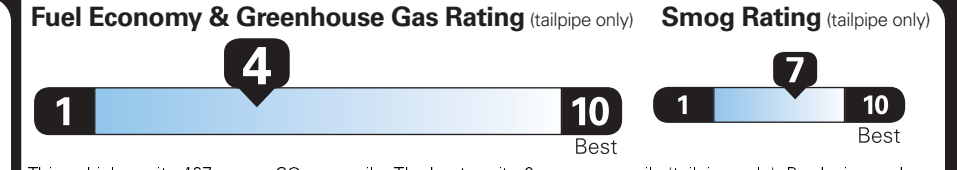

EQUIPMENT GROUP 101A SELECT

OPTIONAL EQUIPMENT/OTHER

2017 MODEL YEAR	
RUBY RED METALLIC TINTED CC	495.00
.18" PREM PAINTED ALUM WHEELS	
2.7 GTDI V6 ENGINE	2,000.00
6-SPD SELECTSHIFT AUTO TRANS	NO CHARGE
LINCOLN MKX CLIMATE PACKAGE	620.00
HEATED REAR SEATS	
HEATED STEERING WHEEL	
RAIN SENSING WIPERS	
WINDSHIELD WIPER DE-ICER	
SELECT PLUS PACKAGE	1,100.00
VOICE ACTIVATED NAVIGATION SYS	
BLIS	
50 STATE EMISSIONS	NO CHARGE
TRAILER TOW PKG-CLASS II	645.00
FRONT LICENSE PLATE BRACKET	NO CHARGE

PRICE INFORMATION

BASE PRICE	$44,045.00
TOTAL OPTIONS/OTHER	4,860.00
TOTAL VEHICLE & OPTIONS/OTHER	48,905.00
DESTINATION & DELIVERY	925.00

RAMP ONE		TOTAL MSRP	$49,830.00
RA42			
RAMP TWO	FINAL ASSEMBLY PLANT		
	OAKVILLE		
METHOD OF TRANSP.	ITEM #:	57-2400 0/T 2	
RAIL		GL211N RD2X 720 000121 11 21 16	

This label is affixed pursuant to the Federal Automobile Information Disclosure Act. Gasoline, License, and Title Fees, State and Local taxes are not included. Dealer installed options or accessories are not included unless listed above.

EPA DOT Fuel Economy and Environment

Gasoline Vehicle

Fuel Economy

19 MPG
combined city/hwy

17 MPG
city

24 MPG
highway

5.3 gallons per 100 miles

Small SUVs range from 18 to 33 MPG. The best vehicle rates 119 MPGe.

These estimates reflect new EPA methods beginning with 2017 models.

You spend $2,750 more in fuel costs over 5 years compared to the average new vehicle.

Annual fuel cost $1,950

Actual results will vary for many reasons, including driving conditions and how you drive and maintain your vehicle. The average new vehicle gets 26 MPG and costs $7,000 to fuel over 5 years. Cost estimates are based on 15,000 miles per year at $2.45 per gallon. MPGe is miles per gasoline gallon equivalent. Vehicle emissions are a significant cause of climate change and smog.

fueleconomy.gov

Calculate personalized estimates and compare vehicles

GOVERNMENT 5-STAR SAFETY RATINGS

Overall Vehicle Score ★★★★★

Based on the combined ratings of frontal, side and rollover. Should ONLY be compared to other vehicles of similar size and weight.

Frontal Crash Driver Passenger ★★★★★

Based on the risk of injury in a frontal impact. Should ONLY be compared to other vehicles of similar size and weight.

Side Crash Front seat Rear seat ★★★★★

Based on the risk of injury in a side impact.

Rollover ★★★★★

Based on the risk of rollover in a single-vehicle crash.

Star ratings range from 1 to 5 stars (★★★★★), with 5 being the highest. Source: National Highway Traffic Safety Administration (NHTSA). www.safercar.gov or 1-888-327-4236