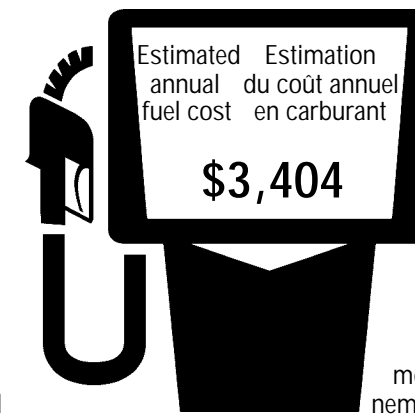

* Whichever comes first. Some conditions may apply.†The 5-year/100,000-kilometre Powertrain Limited Warranty does not apply to vehicles sold for certain commercial uses. See your retailer for full details.

Attention:

Fuel economy ratings on EnerGuide labels for 2015 models have been calculated using a NEW Government of Canada test method. This NEW test method will apply to all 2015 model year vehicles sold in Canada.

For more information please visit the Government of Canada website: www.vehicles.nrcan.gc.ca

ENERGUIDE

Ask your dealer for the FUEL CONSUMPTION GUIDE
or call 1-800-387-2000.

CITY / VILLE*
14.8 19
L/100 km mi/gal

*Ratings reflect NEW test methods
vehicles.nrcan.gc.ca

HIGHWAY / ROUTE*
11.7 24
L/100 km mi/gal

*Les cotes reflètent des
NOUVELLES méthodes d'essai
vehicules.nrcan.gc.ca

These estimates are based on the Government of Canada's approved criteria and testing methods. The actual fuel consumption of this vehicle may vary. Refer to the Fuel Consumption Guide.

Canada

Données obtenues selon les critères et méthodes d'essais approuvés par le Gouvernement du Canada. La consommation réelle de carburant de ce véhicule peut varier. Consultez le Guide de consommation de carburant.

Demandez le GUIDE DE CONSOMMATION DE CARBURANT
à votre concessionnaire ou composez le 1-800-387-2000.