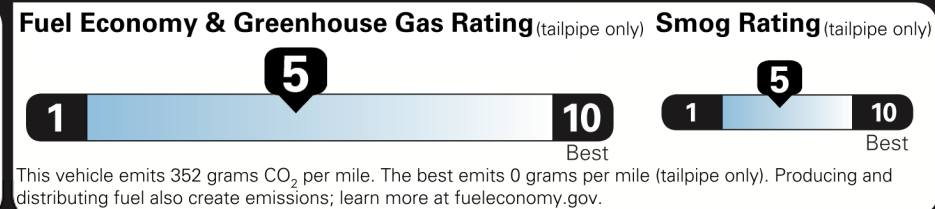

EPA DOT Fuel Economy and Environment

Gasoline Vehicle

Fuel Economy
25 MPG
combined city/hwy
4.0 gallons per 100 miles

Midsized Cars range from 14 to 141 MPG. The best vehicle rates 136 MPGe.

You spend $500 more in fuel costs over 5 years compared to the average new vehicle.

Annual fuel cost $1,600