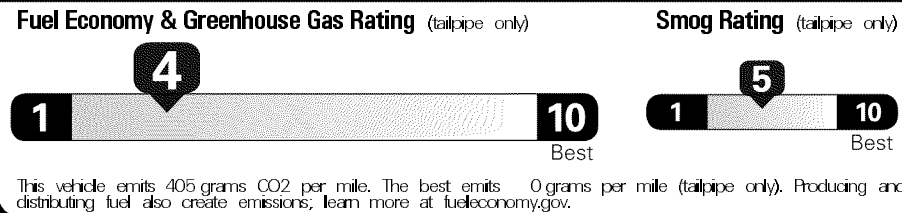

\$50,320.00

Not Original - Copy

Created on 2018-02-09 07:46:55 (UTC)

EPA DOT Fuel Economy and Environment

Gasoline Vehicle

Annual fuel cost \$1,650

Actual results will vary for many reasons, including driving conditions and how you drive and maintain your vehicle. The average new vehicle gets 27 MPG and costs \$6,750 to fuel over 5 years. Cost estimates are based on 15,000 miles per year at \$2.40 per gallon. MPGe is miles per gasoline gallon equivalent. Vehicle emissions are a significant cause of climate change and smog.