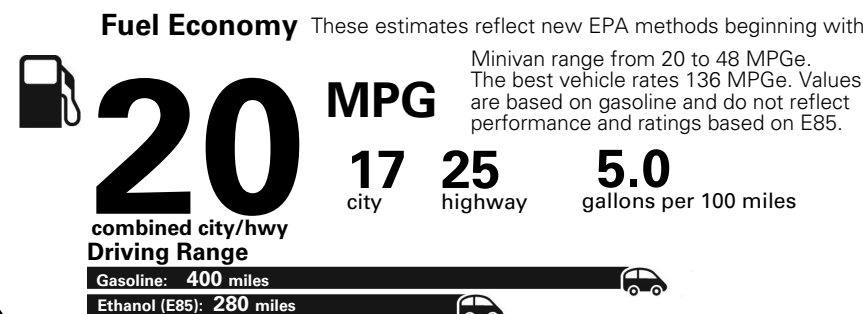

Base Price: **\$34,495**

DODGE GRAND CARAVAN GT

Exterior Color: Billet Clear-Coat Exterior Paint
Interior Color: Black Interior Color
Interior: Leather-Trimmed Bucket Seats with Red Stitching
Engine: 3.6-Liter V6 24-Valve VVT Engine
Transmission: 6-Speed Automatic 62TE Transmission
STANDARD EQUIPMENT (UNLESS REPLACED BY OPTIONAL EQUIPMENT)
 FUNCTIONAL/SAFETY FEATURES

For more information visit: www.dodge.com
 or call 1-800-4ADODGE

FCA US LLC

Fuel Economy and Environment

**Flexible Fuel Vehicle
 Gasoline-Ethanol (E85)**

**You spend
 \$2,500
 in fuel costs
 over 5 years
 compared to the
 average new vehicle.**