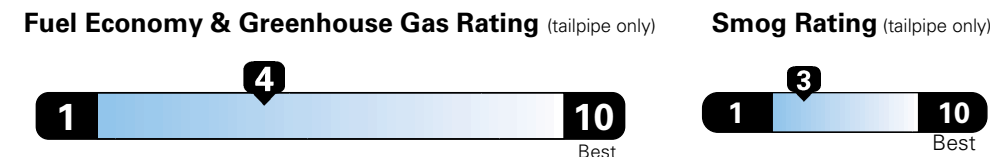

For more information visit: www.dodge.com
 or call 1-800-4ADODGE

FCA US LLC

Fuel Economy and Environment

**Flexible Fuel Vehicle
 Gasoline-Ethanol (E85)**

**You spend
 \$2,500
 in fuel costs
 over 5 years
 compared to the
 average new vehicle.**

**Annual fuel cost
 \$1,900**

Actual results will vary for many reasons, including driving conditions and how you drive and maintain your vehicle. The average new vehicle gets 27 MPG and cost \$7,000 to fuel over 5 years. Cost estimates are based on 15,000 miles per year at \$2.55 per gallon. This is a dual fueled automobile. MPGe is miles per gasoline gallon equivalent. Vehicle emissions are a significant cause of climate change and smog.