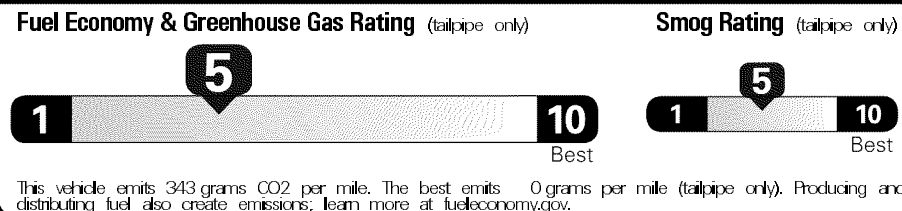

Actual results will vary for many reasons, including driving conditions and how you drive and maintain your vehicle. The average new vehicle gets 27 MPG and costs $7,000 to fuel over 5 years. Cost estimates are based on 15,000 miles per year at $2.55 per gallon. MPGe is miles per gasoline gallon equivalent. Vehicle emissions are a significant cause of climate change and smog.

fueleconomy.gov
Calculate personalized estimates and compare vehicles

SUB-TOTAL **$43,339.00**
DELIVERY, PROCESSING AND HANDLING FEE **1,025.00**
TOTAL **$44,364.00**

GOVERNMENT 5-STAR SAFETY RATINGS

Overall Vehicle Score ★★★★★
Based on the combined ratings of frontal, side and rollover. Should ONLY be compared to other vehicles of similar size and weight.

Frontal Crash Driver Passenger **★★★★★**
Based on the risk of injury in a frontal impact. Should ONLY be compared to other vehicles of similar size and weight.

Side Crash Front seat Rear seat **★★★★★**
Based on the risk of injury in a side impact.

Rollover ★★★★★
Based on the risk of rollover in a single-vehicle crash.

APPLICABLE FEDERAL TAXES NOT INCLUDED

Manufacturer's suggested retail price includes manufacturer's recommended pre-delivery service.

License and title fees, state, local and applicable federal taxes, and dealer installed options and accessories are not included in the manufacturer's suggested retail price.

LEXUS NEW VEHICLE LIMITED WARRANTY
Limited warranty coverage highlights include
^ 4YR / 50000 mile basic coverage
^ 6YR / 70000 mile powertrain coverage
^ 6YR / Unlimited mile corrosion perforation warranty

See your Warranty and Services Guide for details.

LEXUS IS PLEASED TO OFFER THE FOLLOWING OWNER SUPPORT PACKAGE WITH EACH NEW LEXUS
^ 24 hour, 365 day/yr. roadside assistance plan
^ Complimentary 1st and 2nd scheduled maintenance services
^ Lodging for emergency breakdown 100 miles from home

An extended service contract may be available for this vehicle. Ask dealer for details

728 TMMU L724

Star ratings range from 1 to 5 stars (★★★★★) with 5 being the highest.
Source: National Highway Traffic Safety Administration (NHTSA)
www.safercar.gov or 1-888-327-4236