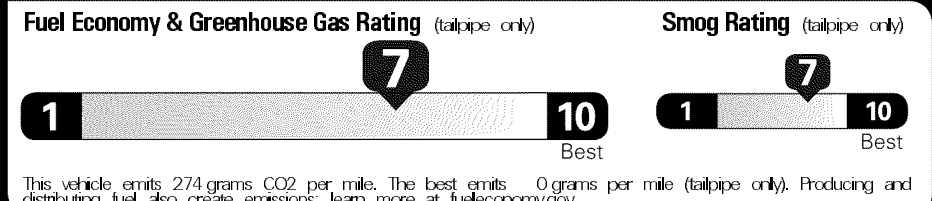

MANUFACTURER'S SUGGESTED RETAIL PRICE $29,000.00

OPTIONAL EQUIPMENT

FE	50 State Emissions	
PR	Panoramic Glass Roof with Front Power Tilt/Slide Moonroof	1,045.00
TX	Two-Tone Body Color; Two-Tone Midnight Black Metallic Roof, Rear Spoiler and Side Mirror Caps	500.00
2T	All Weather Floor Liners/Cargo Tray	254.00
D5	Door Edge Guard	125.00
DK	PREFERRED OWNER'S PORTFOLIO	
WL	Wheel Locks	75.00

Original - Copy
Created on 2018-02-02 07:22:15 (UTC)

EPA DOT Fuel Economy and Environment

Gasoline Vehicle

Fuel Economy
32 MPG
Midsize Cars range from 14 to 136 MPG. The best vehicle rates 136 MPGe.
28 39
combined city/hwy city highway
3.1 gallons per 100 miles

You save $1,250
in fuel costs over 5 years compared to the average new vehicle.

Annual fuel Cost
$ 1,100

Actual results will vary for many reasons, including driving conditions and how you drive and maintain your vehicle. The average new vehicle gets 27 MPG and costs $6,750 to fuel over 5 years. Cost estimates are based on 15,000 miles per year at $2.40 per gallon. MPGe is miles per gasoline gallon equivalent. Vehicle emissions are a significant cause of climate change and smog.

fueleconomy.gov
Calculate personalized estimates and compare vehicles

DELIVERY, PROCESSING AND HANDLING FEE 895.00

TOTAL $31,894.00

The New Vehicle Limited Warranty provides 3-year/36,000 mile basic coverage, 5-year/60,000 mile powertrain coverage, plus 5-year/unlimited mile corrosion perforation coverage. See Warranty and Maintenance Guide for details. An extended service contract may be available for the vehicle. Ask dealer for details. Manufacturer's suggested retail price includes manufacturer's recommended pre-delivery service. Gasoline, license and title fees, applicable federal, state and local taxes and dealer and distributor installed options and accessories are not included in the manufacturer's suggested retail price. ToyotaCare, which covers normal factory scheduled maintenance for two years or 25,000 miles, whichever occurs first, is included as part of the sales price of the vehicle for qualifying buyers. See participating dealer for eligibility and coverage details.

Delivered by Truck to: 37152
SLOANE TOY/PHILADELPHIA
1546 COTTMAN AVENUE
PHILADELPHIA PA19111