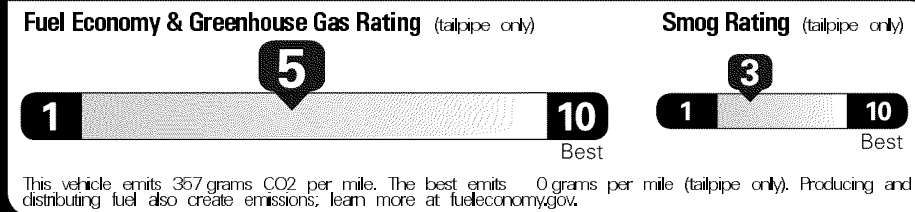

MANUFACTURER'S SUGGESTED RETAIL PRICE $27,150.00

OPTIONAL EQUIPMENT

FE	50 State Emissions	
TC	Tonneau Cover	90.00
VP	"Power Plus" Extra Value Package	2,155.00
	Height-Adjustable Power Liftgate with Jam Protection, Smart Key System, Blind Spot Monitor and Rear Cross Traffic Alert, Roof Rails, and Entune Audio Plus with Connected Navigation - Includes the Entune Multimedia Bundle (6.1 in. High Resolution Touch-Screen Display, AM/FM CD Player, MP3/WMA Playback Capability, 6 Speakers, Auxiliary Audio Jack, USB 2.0 Port with iPod Connectivity and Control, Advanced Voice Recognition, Hands-Free Phone Capability, Phone Book Access and Music Streaming Via Bluetooth wireless Technology), Scout GPS Link, Siri Eyes Free, SiriusXM Satellite Radio with 3-Month Complimentary Sirius XM All Access Trial, HD Radio, And HD Radio Traffic and Weather In Major Metro Areas. Extra Value Package MSRP Discount Shown Below.	
2T.	All Weather Floor Liners and Cargo Tray	249.00

Full Tank of Gas

Created on 2018-08-01 07:43:37 (UTC)

EPA DOT Fuel Economy and Environment

Gasoline Vehicle

Fuel Economy
25 MPG
Small SUVs range from 18 to 37 MPG. The best vehicle rates 136 MPGe.
22 city 28 highway
4.0 gallons per 100 miles

You spend $500 more in fuel costs over 5 years compared to the average new vehicle.

Annual fuel cost $1,450

Actual results will vary for many reasons, including driving conditions and how you drive and maintain your vehicle. The average new vehicle gets 27 MPG and costs $6,750 to fuel over 5 years. Cost estimates are based on 15,000 miles per year at $2.40 per gallon. MPGe is miles per gasoline gallon equivalent. Vehicle emissions are a significant cause of climate change and smog.

fueleconomy.gov
Calculate personalized estimates and compare vehicles

DELIVERY, PROCESSING AND HANDLING FEE	1,045.00
SUB-TOTAL BEFORE DISCOUNT	$30,689.00
EXTRA VALUE PACKAGE MSRP DISCOUNT	-$940.00
TOTAL	$29,749.00

The New Vehicle Limited Warranty provides 3-year/36,000 mile basic coverage, 5-year/60,000 mile powertrain coverage, plus 5-year/unlimited mile corrosion perforation coverage. See Warranty and Maintenance Guide for details. An extended service contract may be available for the vehicle. Ask dealer for details. Manufacturer's suggested retail price includes manufacturer's recommended pre-delivery service. Gasoline, license and title fees, applicable federal, state and local taxes and dealer and distributor installed options and accessories are not included in the manufacturer's suggested retail price.

ToyotaCare, which covers normal factory scheduled maintenance for two years or 25,000 miles, whichever occurs first, is included as part of the sales price of the vehicle for qualifying buyers. See participating dealer for eligibility and coverage details.

Delivered by Truck to: 31174
STEET TOY/JOHNSTWN-GLVSVL
310 NORTH COMRIE AVENUE
JOHNSTOWN NY12095