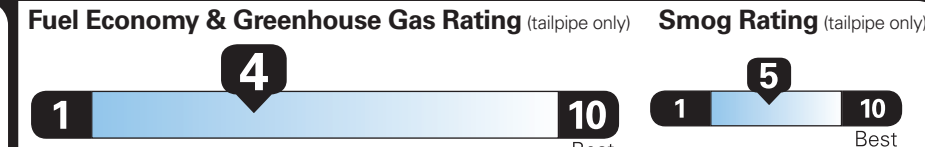

This vehicle emits 447 grams CO₂ per mile. The best emits 0 grams per mile (tailpipe only). Producing and distributing fuel also create emissions; learn more at fuelconomy.gov.

Actual results will vary for many reasons, including driving conditions and how you drive and maintain your vehicle. The average new vehicle gets 28 MPG and costs $9,500 to fuel over 5 years. Cost estimates are based on 15,000 miles per year at $3.50 per gallon. MPGe is miles per gasoline gallon equivalent. Vehicle emissions are a significant cause of climate change and smog.

fuelconomy.gov

Calculate personalized estimates and compare vehicles

Smartphone QR Code™

GOVERNMENT 5-STAR SAFETY RATINGS

Overall Vehicle Score Not Rated

Based on the combined ratings of frontal, side and rollover. Should ONLY be compared to other vehicles of similar size and weight.

Frontal Crash	Driver Passenger	Not Rated Not Rated

Based on the risk of injury in a frontal impact. Should ONLY be compared to other vehicles of similar size and weight.

Side Crash	Front seat Rear seat	★★★★★ ★★★★★

Based on the risk of injury in a side impact.

Rollover	★★★★

Based on the risk of rollover in a single-vehicle crash.

Star ratings range from 1 to 5 stars (★★★★★), with 5 being the highest. Source: National Highway Traffic Safety Administration (NHTSA). www.safercar.gov or 1-888-327-4236

5LM5J7XC0SGL04962

WARNING: Operating, servicing and maintaining a passenger vehicle, pickup truck, van, or off-road vehicle can expose you to chemicals including engine exhaust, carbon monoxide, phthalates, and lead, which are known to the State of California to cause cancer and birth defects or other reproductive harm. To minimize exposure, avoid breathing exhaust, do not idle the engine except as necessary, service your vehicle in a well-ventilated area and wear gloves or wash your hands frequently when servicing your vehicle. For more information go to www.P65Warnings.ca.gov/passenger-vehicle.

SCAN OR TEXT 5LSGL04962 TO 59173

Msg & Data rates may apply. Text HELP for help

www.lincoln.com/help/privacy-terms/

THE LINCOLN WAY™ APP

Your Dashboard of Services & Features

1. Download the Lincoln Way app* and you can:
2. Remotely start, lock and unlock your vehicle
   - Locate your vehicle and check approximate fuel range
   - Receive vehicle health alerts

The Lincoln Connect™ modem is active and sending vehicle data (e.g., diagnostics) to Lincoln. See in-vehicle Settings for connectivity options.

Insist on Lincoln Protect! The only extended service plan fully backed by Lincoln and honored at every Lincoln dealership in the U.S., Canada and Mexico. See your Lincoln dealer or visit www.LincolnOwner.com