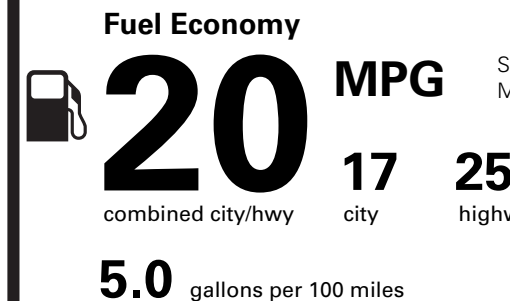

WARRANTY

- 4YR/50K MILE WARRANTY
- 4YR/50K PICKUPDELIVERY SVC
- 6YR/70K MI POWERTRAIN WARR

INCLUDED ON THIS VEHICLE

(MSRP)

EQUIPMENT GROUP 201A

6,125.00

- •HEAD-UP DISPLAY
- •BLUECRUISE EQUIP: 4 YEAR INCL
- •LUXURY PACKAGE
- •PERF POS 30-WAY ACT MOT SEATS
- •REVEL ULTIMA 3D AUDIO-28SPK
- •HTD/VNT DRV/PASS/2R O/B STS

OPTIONAL EQUIPMENT/OTHER

- FLOOR LINERS,FRONT & 2ND ROW 160.00
- 50 STATE EMISSIONS NO CHARGE
- REAR DOOR SUNSHADES
- 22" HI-GLOSS EBONY WHL
- DYNAMIC HANDLING PACKAGE 2,500.00
- AIR GLIDE SUSP&DYN LWR ENTRY
- JET APPEARANCE PACKAGE 3,000.00

PRICE INFORMATION

BASE PRICE	$70,480.00
TOTAL OPTIONS/OTHER	11,785.00
TOTAL VEHICLE & OPTIONS/OTHER	82,265.00
DESTINATION & DELIVERY	1,395.00
TOTAL BEFORE DISCOUNTS	83,660.00
22" ALUMINUM WHL DISC	- 1,300.00
TOTAL SAVINGS	- 1,300.00

TOTAL MSRP $82,360.00

Whether you decide to lease or finance your vehicle, you'll find the choices that are right for you. See your Lincoln Dealer for details or visit www.lincolnafs.com.

M490 D RD 2A6 540 001059 07 31 24

This label is affixed pursuant to the Federal Automobile Information Disclosure Act. Gasoline, License, and Title Fees, State and Local taxes are not included. Dealer installed options or accessories are not included unless listed above.

EPA DOT Fuel Economy and Environment

Gasoline Vehicle

Standard SUVs range from 11 to 100 MPG. The best vehicle rates 140 MPGe.

You spend $3,500

more in fuel costs over 5 years compared to the average new vehicle.

Annual fuel cost $2,600