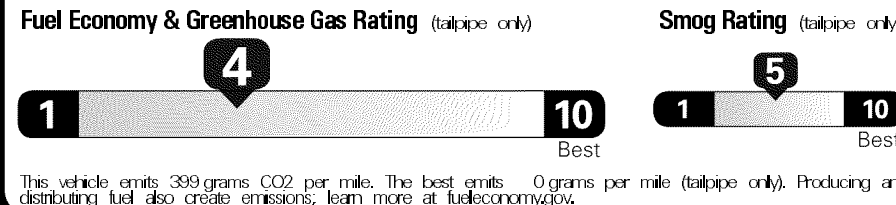

1. **EXTERIOR**
2. Auto On/Off Headlights, Fog Lights
   - Adj Power Liftgate w/Flip-up Rear Window
   - Power Tilt/Slide Moonroof with Sunshade
   - Heated PWR Adjustable Outside Mirrors

1. **INTERIOR**
2. Leather-trimmed Front & 2nd Row Seats
   - 12-way PWR Driver, Heated Front Seats, 4-way PWR Passenger Seat, Seating for 7, 3rd Row 60/40 Split Fold-Flat Seats
   - Integrated 2nd Row Side-Window Sunshades
   - Entune Premium Audio w/Integrated Nav, 8" Touch Screen w/Backup Camera, AM/FM, CD, 6 Speakers, Bluetooth Phone/Music, USB Media Port, 4 USB Charge Ports, Homelink, Siri Eyes Free, SiriusXM w/3-month All-Access Trial
   - 3-Zone Auto Climate Control, Leather Steering Wheel w/Multi-Media Controls
   - 12 Cup/Bottle Holders;12V & 120V Outlets
   - Lighted Vanity Mirrors& Sunglass Storage
   - ***Full Tank of Gas***

MANUFACTURER'S SUGGESTED RETAIL PRICE $40,880.00

OPTIONAL EQUIPMENT

FE	50 State Emissions	
3Y.	Rear Bumper Protector	139.00
2T.	All Weather Floor Liner/Cargo Liner	269.00
DK.	Preferred Owner's Portfolio	
BM.	Body Side Molding	209.00

EPA DOT Fuel Economy and Environment

Gasoline Vehicle

Fuel Economy
22 MPG
Standard SUVs range from 13 to 93 MPG. The best vehicle rates 136 MPGe.
20 26
combined city/hwy city highway
4.5 gallons per 100 miles

You spend $1,750 more in fuel costs over 5 years compared to the average new vehicle.

Annual fuel cost $1,750

Actual results will vary for many reasons, including driving conditions and how you drive and maintain your vehicle. The average new vehicle gets 27 MPG and costs $7,000 to fuel over 5 years. Cost estimates are based on 15,000 miles per year at $2.55 per gallon. MPGe is miles per gasoline gallon equivalent. Vehicle emissions are a significant cause of climate change and smog.

fueleconomy.gov
Calculate personalized estimates and compare vehicles

TOTAL $42,592.00

DELIVERY, PROCESSING AND HANDLING FEE 1,095.00

The New Vehicle Limited Warranty provides 3-year/36,000 mile basic coverage, 5-year/60,000 mile powertrain coverage, plus 5-year/unlimited mile corrosion perforation coverage. See Warranty and Maintenance Guide for details. An extended service contract may be available for the vehicle. Ask dealer for details. Manufacturer's suggested retail price includes manufacturer's recommended pre-delivery service. Gasoline, license and title fees, applicable federal, state and local taxes and dealer and distributor installed options and accessories are not included in the manufacturer's suggested retail price.

ToyotaCare, which covers normal factory scheduled maintenance for two years or 25,000 miles, whichever occurs first, is included as part of the sales price of the vehicle for qualifying buyers. See participating dealer for eligibility and coverage details.

Delivered by Truck to: 34096
VOSS TOYOTA
2110 HELLER DRIVE
BEAVERCREEK OH45434

Original - Copy
Created on 2019-05-02 06:14:50 (UTC)