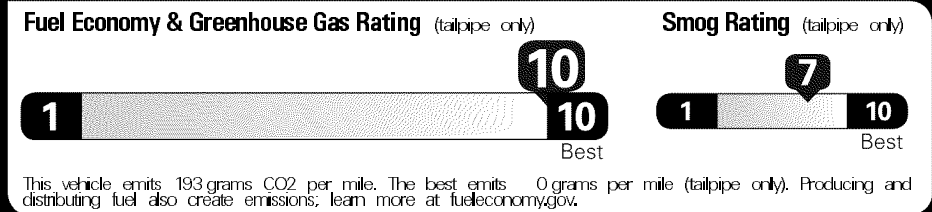

MANUFACTURER'S SUGGESTED RETAIL PRICE **$21,530.00**

OPTIONAL EQUIPMENT

FE 50 State Emissions
CF Carpet Floor Mats/Cargo Mat 264.00

Original - Copy

Created on 2018-11-22 06:29:10 (UTC)

EPA DOT Fuel Economy and Environment

Gasoline Vehicle

Fuel Economy

46 MPG
48 city 43 highway
2.2 gallons per 100 miles

Compacts range from 14 to 107 MPG. The best vehicle rates 136 MPGe.

You save $2,750
in fuel costs over 5 years compared to the average new vehicle.

Annual fuel cost $850

Actual results will vary for many reasons, including driving conditions and how you drive and maintain your vehicle. The average new vehicle gets 27 MPG and costs $7,000 to fuel over 5 years. Cost estimates are based on 15,000 miles per year at $2.55 per gallon. MPGe is miles per gasoline gallon equivalent. Vehicle emissions are a significant cause of climate change and smog.

fuelconomy.gov
Calculate personalized estimates and compare vehicles

DELIVERY, PROCESSING AND HANDLING FEE 920.00

TOTAL $22,714.00

The New Vehicle Limited Warranty provides 8-year/100,000 mile coverage for traction battery/specific hybrid components, 3-year/36,000 mile basic coverage, 5-year/60,000 mile powertrain coverage, plus 5-year/unlimited mile corrosion perforation coverage. Some components may have longer coverage under California emissions warranty (applicable in CA, CT, ME, MD, MA, NJ, NY, OR, PA, RI, VT, WA, and the District of Columbia). See Warranty and Maintenance Guide for details. An extended service contract may be available for the vehicle. Ask dealer for details. Manufacturer's suggested retail includes manufacturer's recommended pre-delivery service. Gasoline, license and title fees, applicable federal, state and local taxes and dealer and distributor installed options and accessories are not included in the manufacturer's suggested retail price. ToyotaCare, which covers normal factory scheduled maintenance for two years or 25,000 miles, whichever occurs first, is included as part of the sales price of the vehicle for qualifying buyers. See participating dealer for eligibility and coverage details.

Delivered by Truck to: 04283
TOYOTA OF PASADENA
3600 E. FOOTHILL BLVD.
PASADENA CA91107