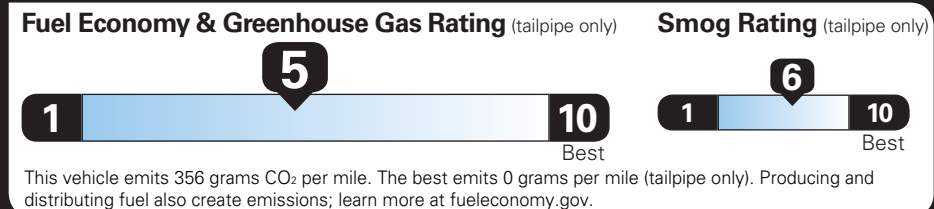

EPA DOT Fuel Economy and Environment

Gasoline Vehicle

Fuel Economy
25 MPG
combined city/hwy
21 city
31 highway
4.0 gallons per 100 miles

Mid-size cars range from 12 to 136 MPG. The best vehicle rates 136 MPGe.

You spend $2,250 more in fuel costs over 5 years compared to the average new vehicle.

Annual fuel cost $1,950