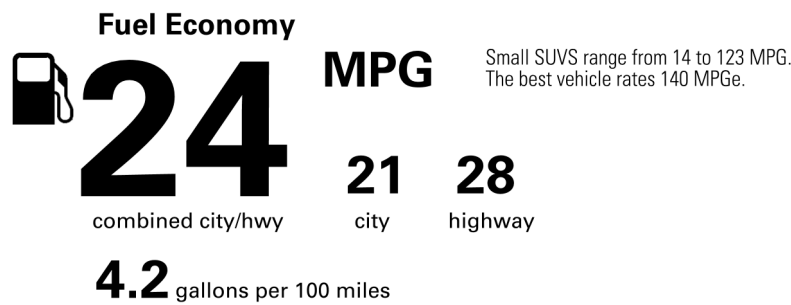

Not Original - Copy

Created on 2024-01-18 15:22:44 (UTC)

EPA DOT Fuel Economy and Environment

Gasoline Vehicle

You spend \$3,750 more in fuel costs over 5 years compared to the average new vehicle.

Annual fuel cost \$2,700