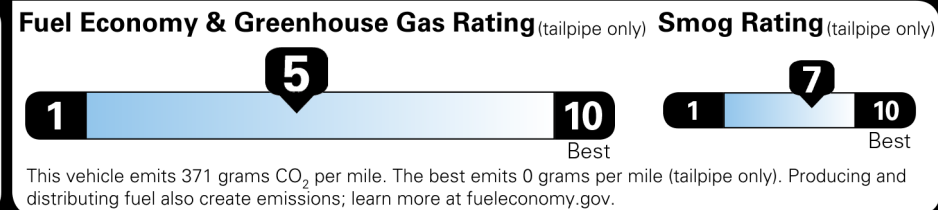

Not Original - Copy

Created on 2024-01-18 15:22:44 (UTC)

EPA DOT Fuel Economy and Environment

Gasoline Vehicle

You spend \$3,750 more in fuel costs over 5 years compared to the average new vehicle.

Annual fuel cost \$2,700