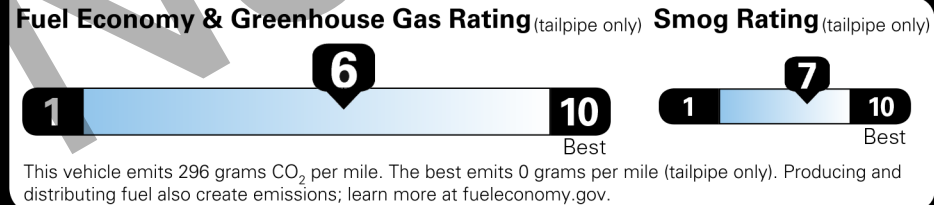

MANUFACTURER'S SUGGESTED RETAIL PRICE $ 26,975.00
OPTIONAL EQUIPMENT 0.00
FE 50 State Emissions

SOUTHEAST TOYOTA DISTRIBUTORS, LLC		TOTAL FROM MANUFACTURER'S LABEL	DISTRIBUTOR'S OPTIONS	
				$ 28,190.00
AM270	17" Alloy in Gloss Black with a Machined Face Replaces 4 Factory Wheels Listed			999.00
XT900	TOYOGUARD Platinum Includes: 2 Oil and Filter Changes at any Toyota Dealer Four Tire Rotations Roadside and Rental Car Assistance Exterior Paint Sealant and Interior Protector			699.00
MR200	All Weather Floor Mats with All Weather Cargo Mat			439.00
CS201	Phone Cable Charge Package w/Two Rear USB Ports Includes: Innovative smart USB connector, either way is up Two fast charging 2.4A power ports Blue LED power status light 1-Apple Lightning to USB-A Cable - 3' 1-Apple Lightning to USB-C Cable - 3' 1-USB-C to USB-A Cable - 3' 1-USB-C to USB-C Cable - 3' SET Digital Portfolio			209.00
FP601	Includes: Certified Technician 46 Point Quality Inspection Digital Picture Asset Program			0.00

EPA DOT Fuel Economy and Environment

Gasoline Vehicle

Fuel Economy

30 MPG
combined city/hwy

27 city 35 highway

3.3 gallons per 100 miles

Small SUVs range from 14 to 129 MPG. The best vehicle rates 142 MPGe.

You save $500
in fuel costs over 5 years compared to the average new vehicle.

Annual fuel cost
$1,200

Actual results will vary for many reasons, including driving conditions and how you drive and maintain your vehicle. The average new vehicle gets 27 MPG and costs $6,500 to fuel over 5 years. Cost estimates are based on 15,000 miles per year at $2.35 per gallon. MPGe is miles per gasoline gallon equivalent. Vehicle emissions are a significant cause of climate change and smog.

fueleconomy.gov
Calculate personalized estimates and compare vehicles

The New Vehicle Limited Warranty provides 3-year/36,000-mile basic coverage, 5-year/60,000-mile powertrain coverage, plus 5-year/unlimited mile corrosion perforation coverage. See Warranty and Maintenance Guide for details. An extended service contract may be available for the vehicle. Ask dealer for details. Manufacturer's suggested retail price includes manufacturer's recommended pre-delivery service. Gasoline license and title fees, applicable federal, state and local taxes and dealer and distributor options and accessories are not included in the manufacturer's suggested retail price

ToyotaCare, which covers normal factory scheduled maintenance for two years or 25,000 miles, whichever occurs first, is included as part of the sales price of the vehicle for qualifying buyers. See participating dealer for eligibility and coverage details.

DELIVERY, PROCESSING AND HANDLING FEE	1,215.00
TOTAL	$ 28,190.00

~ ~ ~ 36 Month/36,000 Mile Limited Warranty ~ ~ ~
On All Southeast Toyota Distributors, LLC, Options
For Inquires, Call 1-800-301-6859

TOTAL DISTRIBUTOR'S OPTIONS	$ 2,346.00
DESTINATION FUEL SURCHARGE	0.00
TOTAL	$ 30,536.00

DELIVERED BY TRUCK TO: 10094

ATLANTA TOYOTA
2345 PLEASANT HILLROAD
DULUTH, GA 30096

G074