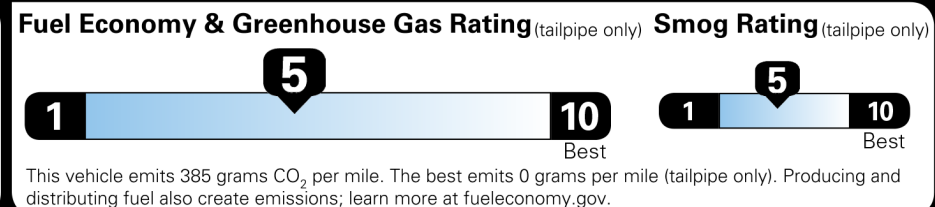

Not Original - Copy

Created on 2022-03-28 18:58:00 (UTC)

EPA DOT Fuel Economy and Environment

Gasoline Vehicle

You spend \$3,000
 more in fuel costs over 5 years compared to the average new vehicle.

Annual fuel cost \$1,900