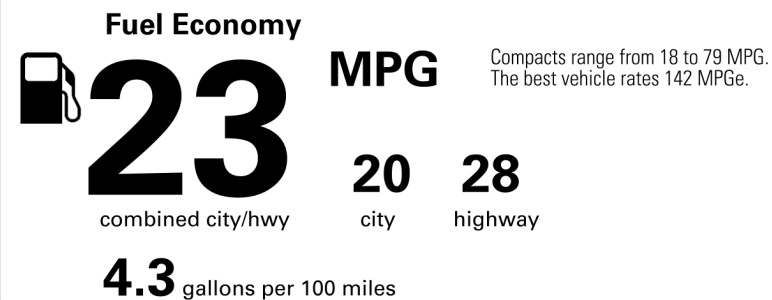

INSTALLED OPTIONS

MANUFACTURER'S SUGGESTED RETAIL PRICE

\$43,200.00

- ** Panoramic View Monitor, Intuitive Parking Assist with Auto Braking and Rear Cross-Traffic Braking 1,365.00
- ** Navigation/Mark Levinson Audio Package: Navigation System with 10.3-in Touchscreen Multimedia Display, Lexus Enform Dynamic Navigation, Dynamic Voice Command, Lexus Enform Destination Assist, and Mark Levinson 17-speaker, 1,800 Watt Premium Surround Sound Audio System 2,750.00
- ** Power Tilt-and-Slide Moonroof 1,100.00
- ** All Weather Floor Liner and Trunk Tray 295.00
- ** Trunk Mat/Cargo Net/Wheel Locks 315.00

Not Original - Copy

Created on 2022-03-28 18:58:00 (UTC)

EPA DOT Fuel Economy and Environment

Gasoline Vehicle

You spend \$3,000
 more in fuel costs over 5 years compared to the average new vehicle.

Annual fuel cost \$1,900

Actual results will vary for many reasons, including driving conditions and how you drive and maintain your vehicle. The average new vehicle gets 27 MPG and costs \$6,500 to fuel over 5 years. Cost estimates are based on 15,000 miles per year at \$2.95 per gallon. MPGe is miles per gasoline gallon equivalent. Vehicle emissions are a significant cause of climate change and smog.