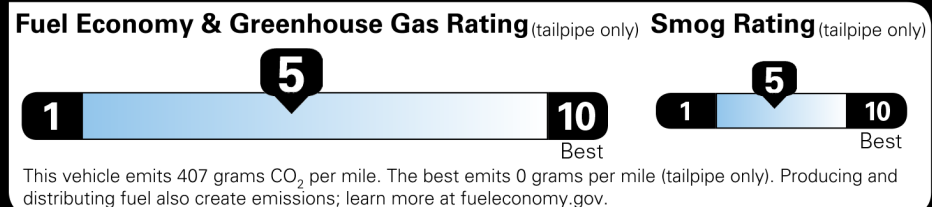

You spend $3,500 more in fuel costs over 5 years compared to the average new vehicle.

Annual fuel cost $2,000