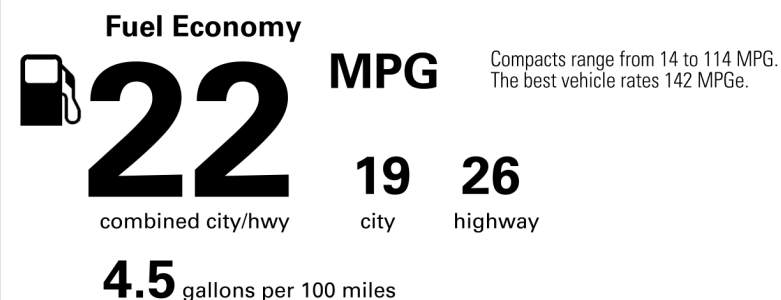

\$45,050.00

Not Original - Copy

Created on 2022-01-03 18:27:03 (UTC)

EPA DOT Fuel Economy and Environment

Gasoline Vehicle

You spend \$3,500 more in fuel costs over 5 years compared to the average new vehicle.