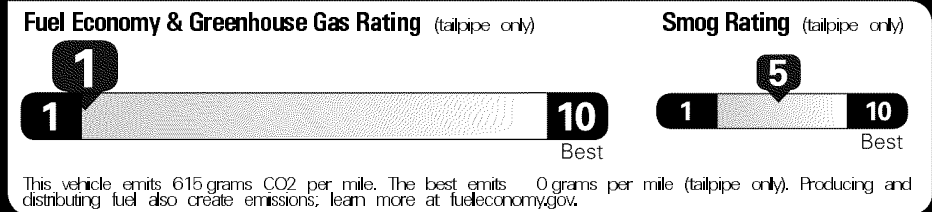

1. **SAFETY & CONVENIENCE**
2. LED Headlights with LED DRLs
   - Trailer Brake Cont & Trailer-Sway Cont
   - Star Safety System
   - 3-Point Seatbelts for All Positions
   - 8 Total Airbags (Incl Fr & Rr RSCA)
   - Tire Pressure Monitor System (TPMS)
   - Toyota Safety Sense P: Pre-Collision Sys w/ Pedestrian Detection, Dynamic Radar Cruise Control, Lane Departure Alert w/ Sway Warning Sys, Automatic High Beams

1. **EXTERIOR**
2. Pwr Vertical Rr Window w/Privacy Glass
   - Hood Scoop
   - Pwr Tilt/Slide Moonroof w/ Sliding Shade

1. **INTERIOR**
2. Single Zone Air Conditioning
   - Entune Premium Audio w/Integrated Nav w/App Suite, 7.0" Touch Screen w/Backup Camera, AM/FM/CD, BT Phone/Music, Siri Eyes Free, SiriusXM w/3-Month All Access Trial
   - ***Full Tank of Gas***

MANUFACTURER'S SUGGESTED RETAIL PRICE $49,645.00

1. **OPTIONAL EQUIPMENT**
2. FE 50 State Emissions
   - LB. Spray-On Bedliner 579.00
   - D5. Stainless Steel Door Edge Guard 140.00
   - DK. PREFERRED OWNER'S PORTFOLIO

Original - Copy

Created on 2019-01-13 05:35:41 (UTC)

EPA DOT Fuel Economy and Environment

Gasoline Vehicle

Fuel Economy

14 MPG Std Pickups range from 12 to 25 MPG. The best vehicle rates 136 MPGe.

13 city **17** highway

7.1 gallons per 100 miles

You spend $6,750

more in fuel costs over 5 years compared to the average new vehicle.

Annual fuel cost $2,750

Actual results will vary for many reasons, including driving conditions and how you drive and maintain your vehicle. The average new vehicle gets 27 MPG and costs $7,000 to fuel over 5 years. Cost estimates are based on 15,000 miles per year at $2.55 per gallon. MPGe is miles per gasoline gallon equivalent. Vehicle emissions are a significant cause of climate change and smog.

fuelconomy.gov
Calculate personalized estimates and compare vehicles

DELIVERY, PROCESSING AND HANDLING FEE 1,395.00

TOTAL $51,759.00

The New Vehicle Limited Warranty provides 3-year/36,000 mile basic coverage, 5-year/60,000 mile powertrain coverage, plus 5-year/unlimited mile corrosion perforation coverage. See Warranty and Maintenance Guide for details. An extended service contract may be available for the vehicle. Ask dealer for details. Manufacturer's suggested retail price includes manufacturer's recommended pre-delivery service. Gasoline, license and title fees, applicable federal, state and local taxes and dealer and distributor installed options and accessories are not included in the manufacturer's suggested retail price. ToyotaCare, which covers normal factory scheduled maintenance for two years or 25,000 miles, whichever occurs first, is included as part of the sales price of the vehicle for qualifying buyers. See participating dealer for eligibility and coverage details.

Delivered by Truck to: 31124
EMPIRE TOYOTA
6281 STATE HIGHWAY 23
ONEONTA NY13820