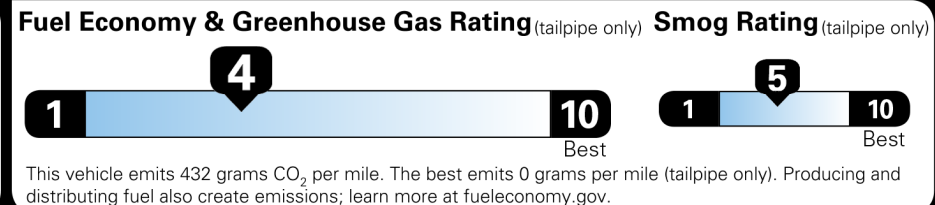

Actual results will vary for many reasons, including driving conditions and how you drive and maintain your vehicle. The average new vehicle gets 27 MPG and costs $6,500 to fuel over 5 years. Cost estimates are based on 15,000 miles per year at $2.35 per gallon. MPGe is miles per gasoline gallon equivalent. Vehicle emissions are a significant cause of climate change and smog.

fueleconomy.gov
Calculate personalized estimates and compare vehicles

GOVERNMENT 5-STAR SAFETY RATINGS

Overall Vehicle Score ★★★★★

Based on the combined ratings of frontal, side and rollover. Should ONLY be compared to other vehicles of similar size and weight.

Frontal Crash Driver Passenger ★★★★★

Based on the risk of injury in a frontal impact. Should ONLY be compared to other vehicles of similar size and weight.

Side Crash Front seat Rear seat ★★★★★

Based on the risk of injury in a side impact.

Rollover ★★★★★

Based on the risk of rollover in a single-vehicle crash.

Star ratings range from 1 to 5 stars (★★★★★) with 5 being the highest.

Source: National Highway Traffic Safety Administration (NHTSA)

www.safercar.gov or 1-888-327-4236

SUB-TOTAL $57,495.00

DELIVERY, PROCESSING AND HANDLING FEE 1,075.00

TOTAL **$58,570.00**

APPLICABLE FEDERAL TAXES NOT INCLUDED

Manufacturer's suggested retail price includes manufacturer's recommended pre-delivery service.

License and title fees, state, local and applicable federal taxes, and dealer installed options and accessories are not included in the manufacturer's suggested retail price.

LEXUS NEW VEHICLE LIMITED WARRANTY

- 4YR / 50000 mile basic coverage
- 6YR / 70000 mile powertrain coverage
- 6YR / Unlimited mile corrosion perforation warranty

See your Warranty and Services Guide for details.

LEXUS IS PLEASED TO OFFER THE FOLLOWING OWNER SUPPORT PACKAGE WITH EACH NEW LEXUS

- 24 hour, 365 day/yr. roadside assistance plan
- Complimentary 1st and 2nd scheduled maintenance services
- Lodging for emergency breakdown 100 miles from home

An extended service contract may be available for this vehicle. Ask dealer for details.

LML1E2N1S0F0W0

070A12645DL33 34X87L109