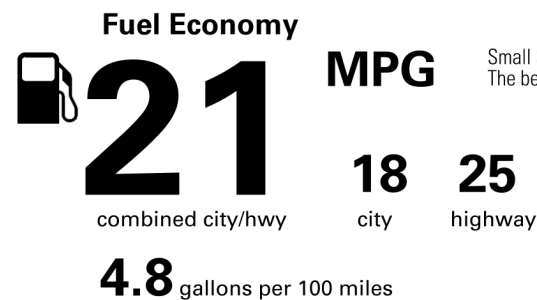

Not Original - Copy

Created on 2022-03-11 13:05:31 (UTC)

EPA DOT Fuel Economy and Environment

Gasoline Vehicle

Small SUVs range from 14 to 129 MPG. The best vehicle rates 142 MPGe.

You spend \$2,000 more in fuel costs over 5 years compared to the average new vehicle.